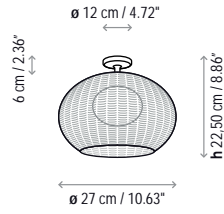

Lamps description

 Grounding: compulsory
 9 W LED Led: 1 x 9 W Lumens: 960 lm CRI: 90 Degrees Kelvin: 2700°
Voltage: 120V~60Hz
Weight limit: 24.25 lbs
Rubber cable length: 31.89 inches
Total cable: 157.48 inches
 1 Box 10.63 x 10.63 x 16.14 inches
Vol.: 1.0524 ft ³ Weight: 4.74 lbs
Certifications:   IP-55
 Photometrics made according to the position the lights are shown in the catalogue and price list.

Total wire length: 157.48 inches.

Aluminium shade frame - stainless steel hook.

Dry + wet location

Not Customizable

Measures

Garota - A / 01

Garota - PF / 01

Garota - PF / 02

Garota - Hang

Garota - S / 01

Garota - S / 02

Garota - Mini

Garota - P / 01

Garota - P / 02