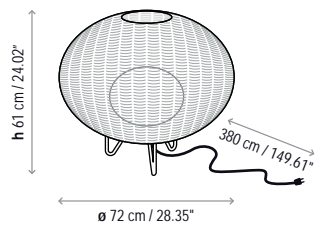

Name: Garota - Hang

Design: Alex Fernández Camps / Gonzalo Milà / 2015

Typology: Outdoor pendant lamp

Environment: Outdoor

Technical description:

Small outdoor portable pendant lamp made of aluminum that can withstand exposure to the elements. The HANG structure allows for temporary flexible placement on numerous outdoor locations such as tree branches, overhangs or fences. Lamp shade is composed of hand wrapped polyethylene synthetic fiber, available in different colors. Light source is an LED module, protected by a frosted, polyethylene globe of medium density and UV protection.

Lamps description

 Grounding: compulsory
 9 W LED Led: 1 x 9 W Lumens: 960 lm CRI: 90 Degrees Kelvin: 2700°
Voltage: 120V~60Hz
Weight limit: 24.25 lbs
Rubber cable length: 31.89 inches
Total cable: 157.48 inches
 1 Box 10.63 x 10.63 x 16.14 inches
Vol.: 1.0524 ft ³ Weight: 4.74 lbs
Certifications:   IP-55
 Photometrics made according to the position the lights are shown in the catalogue and price list.

Total wire length: 157.48 inches.

Aluminium shade frame - stainless steel hook.

Dry + wet location

Not Customizable

Measures

Garota - A / 01

Garota - PF / 01

Garota - PF / 02

Garota - Hang

Garota - S / 01

Garota - S / 02

Garota - Mini

Garota - P / 01

Garota - P / 02