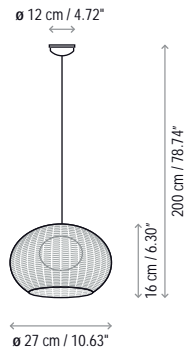

Name: Garota - Hang

Design: Alex Fernández Camps / Gonzalo Milà / 2015

Typology: Outdoor pendant lamp

Environment: Outdoor

Technical description:

Small outdoor portable pendant lamp made of aluminum that can withstand exposure to the elements. The HANG structure allows for temporary flexible placement on numerous outdoor locations such as tree branches, overhangs or fences. Lamp shade is composed of hand wrapped polyethylene synthetic fiber, available in different colors. Light source is an LED module, protected by a frosted, polyethylene globe of medium density and UV protection.

Lamps description

 Grounding: compulsory
 9 W LED Led: 1 x 9 W Lumens: 960 lm CRI: 90 Degrees Kelvin: 2700°
Voltage: 120V~60Hz
Weight limit: 24.25 lbs
Rubber cable length: 31.89 inches
Total cable: 157.48 inches
 1 Box 10.63 x 10.63 x 16.14 inches
Vol.: 1.0524 ft ³ Weight: 4.74 lbs
Certifications:   IP-55
 Photometrics made according to the position the lights are shown in the catalogue and price list.

Total wire length: 157.48 inches.

Aluminium shade frame - stainless steel hook.

Dry + wet location

Not Customizable

Measures

Garota - A / 01

Garota - PF / 01

Garota - PF / 02

Garota - Hang

Garota - S / 01

Garota - S / 02

Garota - Mini

Garota - P / 01

Garota - P / 02