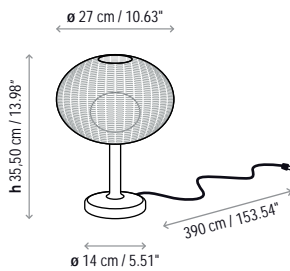

Name: Garota - Hang

Design: Alex Fernández Camps / Gonzalo Milà / 2015

Typology: Outdoor pendant lamp

Environment: Outdoor

Technical description:

Small outdoor portable pendant lamp made of aluminum that can withstand exposure to the elements. The HANG structure allows for temporary flexible placement on numerous outdoor locations such as tree branches, overhangs or fences. Lamp shade is composed of hand wrapped polyethylene synthetic fiber, available in different colors. Light source is an LED module, protected by a frosted, polyethylene globe of medium density and UV protection.

Lamps description

 Grounding: compulsory
 9 W LED Led: 1 x 9 W Lumens: 960 lm CRI: 90 Degrees Kelvin: 2700°
Voltage: 120V~60Hz
Weight limit: 24.25 lbs
Rubber cable length: 31.89 inches
Total cable: 157.48 inches
 1 Box 10.63 x 10.63 x 16.14 inches
Vol.: 1.0524 ft ³ Weight: 4.74 lbs
Certifications:   IP-55
 Photometrics made according to the position the lights are shown in the catalogue and price list.

Total wire length: 157.48 inches.

Aluminium shade frame - stainless steel hook.

Dry + wet location

Not Customizable

Measures

Garota - A / 01

Garota - PF / 01

Garota - PF / 02

Garota - Hang

Garota - S / 01

Garota - S / 02

Garota - Mini

Garota - P / 01

Garota - P / 02