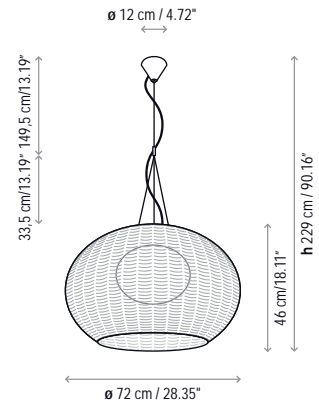

Name: Garota - Hang

Design: Alex Fernández Camps / Gonzalo Milà / 2015

Typology: Outdoor pendant lamp

Environment: Outdoor

Technical description:

Small outdoor portable pendant lamp made of aluminum that can withstand exposure to the elements. The HANG structure allows for temporary flexible placement on numerous outdoor locations such as tree branches, overhangs or fences. Lamp shade is composed of hand wrapped polyethylene synthetic fiber, available in different colors. Light source is an LED module, protected by a frosted, polyethylene globe of medium density and UV protection.

Lamps description

 Grounding: compulsory
 9 W LED Led: 1 x 9 W Lumens: 960 lm CRI: 90 Degrees Kelvin: 2700°
Voltage: 120V~60Hz
Weight limit: 24.25 lbs
Rubber cable length: 31.89 inches
Total cable: 157.48 inches
 1 Box 10.63 x 10.63 x 16.14 inches
Vol.: 1.0524 ft ³ Weight: 4.74 lbs
Certifications:   IP-55
 Photometrics made according to the position the lights are shown in the catalogue and price list.

Total wire length: 157.48 inches.

Aluminium shade frame - stainless steel hook.

Dry + wet location

Not Customizable

Measures

Garota - A / 01

Garota - PF / 01

Garota - PF / 02

Garota - Hang

Garota - S / 01

Garota - S / 02

Garota - Mini

Garota - P / 01

Garota - P / 02