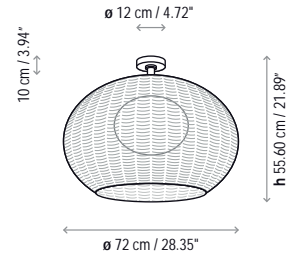

Lamps description

 Grounding: compulsory
 9 W LED Led: 1 x 9 W Lumens: 960 lm CRI: 90 Degrees Kelvin: 2700°
Voltage: 120V~60Hz
Weight limit: 24.25 lbs
Rubber cable length: 31.89 inches
Total cable: 157.48 inches
 1 Box 10.63 x 10.63 x 16.14 inches
Vol.: 1.0524 ft ³ Weight: 4.74 lbs
Certifications:   IP-55
 Photometrics made according to the position the lights are shown in the catalogue and price list.

Total wire length: 157.48 inches.

Aluminium shade frame - stainless steel hook.

Dry + wet location

Not Customizable

Measures

Garota - A / 01

Garota - PF / 01

Garota - PF / 02

Garota - Hang

Garota - S / 01

Garota - S / 02

Garota - Mini

Garota - P / 01

Garota - P / 02