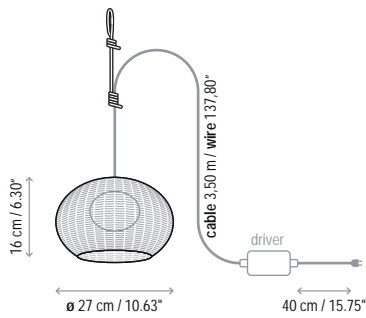

Name: Garota - Hang

Design: Alex Fernández Camps / Gonzalo Milà / 2015

Typology: Outdoor pendant lamp

Environment: Outdoor

Technical description:

Small outdoor portable pendant lamp made of aluminum that can withstand exposure to the elements. The HANG structure allows for temporary flexible placement on numerous outdoor locations such as tree branches, overhangs or fences. Lamp shade is composed of hand wrapped polyethylene synthetic fiber, available in different colors. Light source is an LED module, protected by a frosted, polyethylene globe of medium density and UV protection.

Lamps description

 Grounding: compulsory
 9 W LED Led: 1 x 9 W Lumens: 960 lm CRI: 90 Degrees Kelvin: 2700°
Voltage: 120V~60Hz
Weight limit: 24.25 lbs
Rubber cable length: 31.89 inches
Total cable: 157.48 inches
 1 Box 10.63 x 10.63 x 16.14 inches
Vol.: 1.0524 ft ³ Weight: 4.74 lbs
Certifications:   IP-55
 Photometrics made according to the position the lights are shown in the catalogue and price list.

Total wire length: 157.48 inches.

Aluminium shade frame - stainless steel hook.

Dry + wet location

Not Customizable

Measures

Garota - A / 01

Garota - PF / 01

Garota - PF / 02

Garota - Hang

Garota - S / 01

Garota - S / 02

Garota - Mini

Garota - P / 01

Garota - P / 02