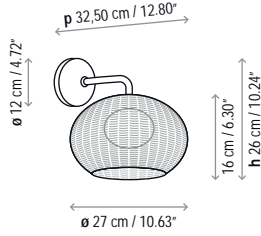

Name: Garota - Hang

Design: Alex Fernández Camps / Gonzalo Milà / 2015

Typology: Outdoor pendant lamp

Environment: Outdoor

Technical description:

Small outdoor portable pendant lamp made of aluminum that can withstand exposure to the elements. The HANG structure allows for temporary flexible placement on numerous outdoor locations such as tree branches, overhangs or fences. Lamp shade is composed of hand wrapped polyethylene synthetic fiber, available in different colors. Light source is an LED module, protected by a frosted, polyethylene globe of medium density and UV protection.

Lamps description

 Grounding: compulsory
 9 W LED Led: 1 x 9 W Lumens: 960 lm CRI: 90 Degrees Kelvin: 2700°
Voltage: 120V~60Hz
Weight limit: 24.25 lbs
Rubber cable length: 31.89 inches
Total cable: 157.48 inches
 1 Box 10.63 x 10.63 x 16.14 inches
Vol.: 1.0524 ft ³ Weight: 4.74 lbs
Certifications:   IP-55
 Photometrics made according to the position the lights are shown in the catalogue and price list.

Total wire length: 157.48 inches.

Aluminium shade frame - stainless steel hook.

Dry + wet location

Not Customizable

Measures

Garota - A / 01

Garota - PF / 01

Garota - PF / 02

Garota - Hang

Garota - S / 01

Garota - S / 02

Garota - Mini

Garota - P / 01

Garota - P / 02