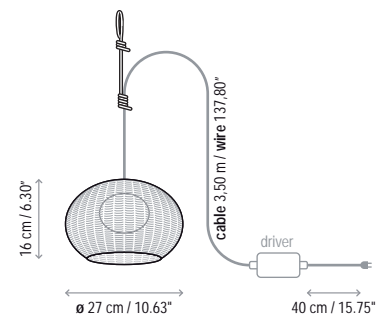

Name: Garota - Hang

Design: Alex Fernández Camps / Gonzalo Milà / 2015

Typology: Outdoor pendant lamp

Environment: Outdoor

Technical description:

Small outdoor portable pendant lamp made of aluminum that can withstand exposure to the elements. The HANG structure allows for temporary flexible placement on numerous outdoor locations such as tree branches, overhangs or fences. Lamp shade is composed of hand wrapped polyethylene synthetic fiber, available in different colors. Light source is an LED module, protected by a frosted, polyethylene globe of medium density and UV protection.

Lamps description

 Grounding: compulsory
 9 W LED Led: 1 x 9 W Lumens: 960 lm CRI: 90 Degrees Kelvin: 2700°
Voltage: 120V~60Hz
Weight limit: 24.25 lbs
Rubber cable length: 31.89 inches
Total cable: 157.48 inches
 1 Box 10.63 x 10.63 x 16.14 inches
Vol.: 1.0524 ft ³ Weight: 4.74 lbs
Certifications:   IP-55
 Photometrics made according to the position the lights are shown in the catalogue and price list.

Ref	Finishings
3350720101U	Natural White
3350720103U	Brown Graphite
P-803	Ivory White
P-804	Brown

All Bover's synthetic fiber collection are recyclable and non-toxic for environmental sustainability.

This luminaire does not include a switch. The driver is installed on the wire.

Total wire length: 157.48 inches.

Aluminium shade frame - stainless steel hook.

Dry + wet location

Not Customizable

Measures

Garota - A / 01

Garota - PF / 01

Garota - PF / 02