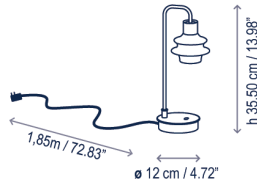

Through cord switch / Interruptor en el cable

Proxy Dimmer Switch / Interruptor Proxy Dimmer