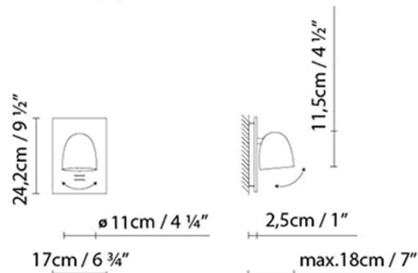

B.lux

SPEERS W

By David Abad

SPEERS W (2L)

SPEERS W (1L)

 **illuminaTions**
425 Peachtree Hills Ave. NE #3 Atlanta, GA 30305
404.876.1064 sales@illumco.com

Description:

Wall lamp equipped with a high-luminance LED, featuring a glass lens to focus the light and improve performance. Available in two finishes: Textured white matte outer finish with a satin brass interior, or textured black matte exterior finish with satin copper interior.

SPEERS W

SPEERS W2L

- Black (matte)
- Brass
- Copper (matte)
- White (matte)

CODE	LAMP	LIGHT SOURCE	DIM	BULB	kg
729116U	SPEERS W WHITE-BRASS	LED 9W 1100lm 500mA 2700K	/TOUCH DIM	A++	1,9
729112U	SPEERS W BLACK-COPPER	CRI80 120-230V			