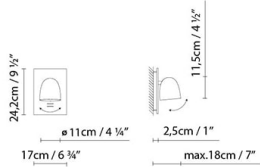

SPEERS W (2L)