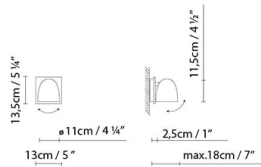

SPEERS W (1L)