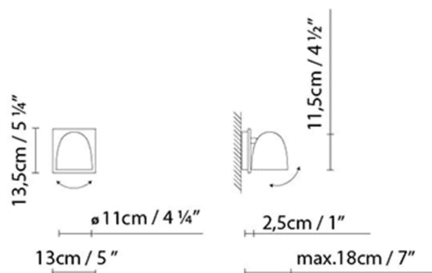

B.lux

SPEERS W

By David Abad

SPEERS W (2L)

SPEERS W (1L)

 **illuminaTions**
425 Peachtree Hills Ave. NE #3 Atlanta, GA 30305
404.876.1064 sales@illumco.com

Description:

Wall lamp equipped with a high-luminance LED, featuring a glass lens to focus the light and improve performance. Available in two finishes: Textured white matte outer finish with a satin brass interior, or textured black matte exterior finish with satin copper interior.

SPEERS W

SPEERS W2L

- Black (matte)
- Brass
- Copper (matte)
- White (matte)

CODE	LAMP	LIGHT SOURCE	DIM	BULB	kg
729116U	SPEERS W WHITE-BRASS	LED 9W 1100lm 500mA 2700K	/TOUCH DIM	A++	1,9
729112U	SPEERS W BLACK-COPPER	CRI80 120-230V			