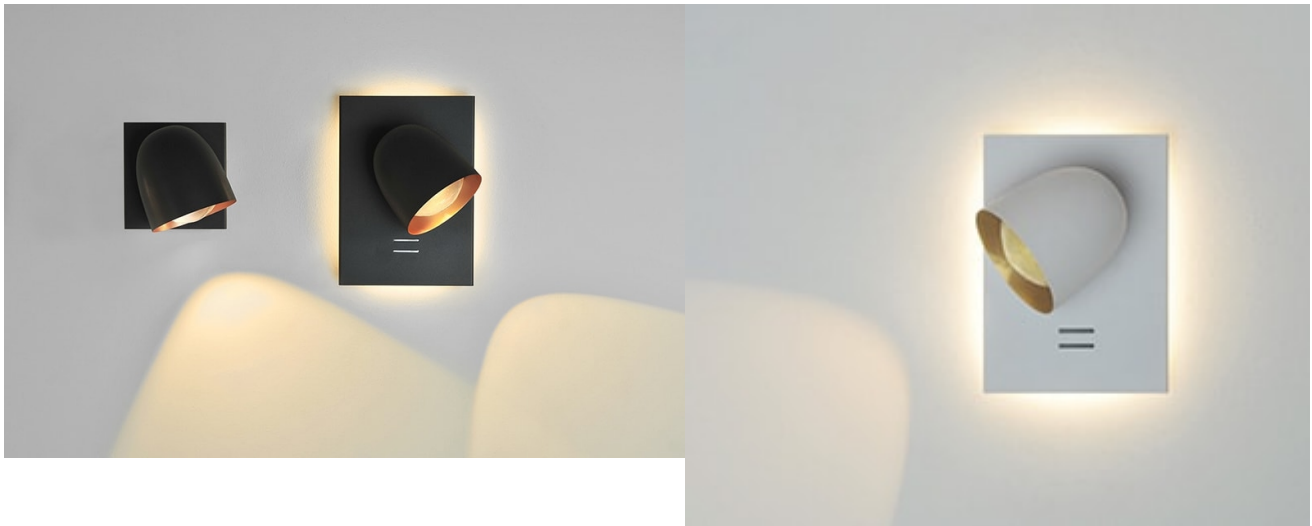

B.lux

SPEERS W

By David Abad

SPEERS W (2L)

SPEERS W (1L)

 **illuminaTions**
425 Peachtree Hills Ave. NE #3 Atlanta, GA 30305
404.876.1064 sales@illumco.com

Description:

Wall lamp equipped with a high-luminance LED, featuring a glass lens to focus the light and improve performance. Available in two finishes: Textured white matte outer finish with a satin brass interior, or textured black matte exterior finish with satin copper interior.

SPEERS W

SPEERS W2L

- Black (matte)
- Brass
- Copper (matte)
- White (matte)

CODE	LAMP	LIGHT SOURCE	DIM	BULB	kg
729116U	SPEERS W WHITE-BRASS	LED 9W 1100lm 500mA 2700K	/TOUCH DIM	A++	1,9
729112U	SPEERS W BLACK-COPPER	CRI80 120-230V			