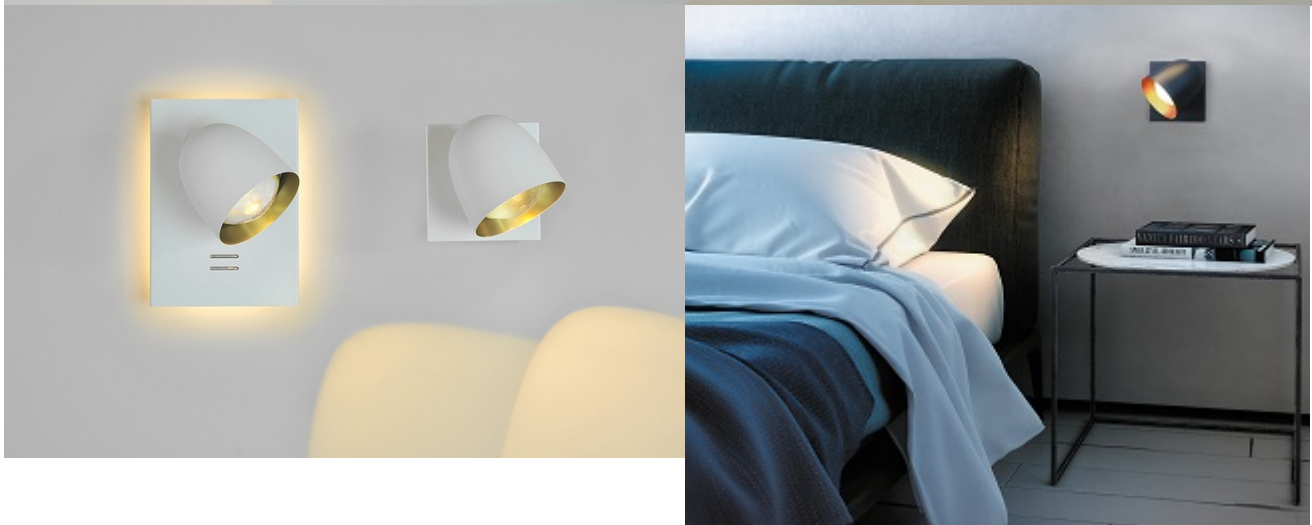

B.lux

SPEERS W

By David Abad

SPEERS W (2L)

SPEERS W (1L)

 **illuminaTions**
425 Peachtree Hills Ave. NE #3 Atlanta, GA 30305
404.876.1064 sales@illumco.com

Description:

Wall lamp equipped with a high-luminance LED, featuring a glass lens to focus the light and improve performance. Available in two finishes: Textured white matte outer finish with a satin brass interior, or textured black matte exterior finish with satin copper interior.

SPEERS W

SPEERS W2L

- Black (matte)
- Brass
- Copper (matte)
- White (matte)

CODE	LAMP	LIGHT SOURCE	DIM	BULB	kg
729116U	SPEERS W WHITE-BRASS	LED 9W 1100lm 500mA 2700K	/TOUCH DIM	A++	1,9
729112U	SPEERS W BLACK-COPPER	CRI80 120-230V			