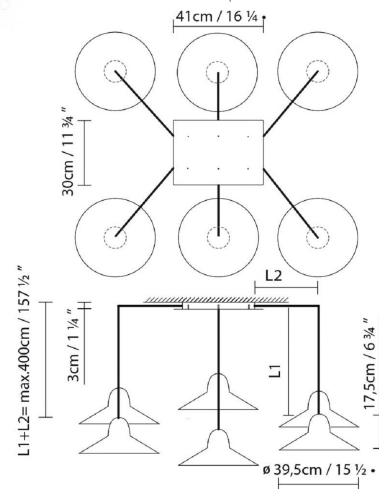

SPEERS S4

SPEERS SR1

SPEERS S2

SPEERS S6

● Black (matte) ● White (matte)

CODE	LAMP	LIGHT SOURCE	DIM	BULB	kg
729332	SPEERS S1/M BLACK				
729337	SPEERS S1/L BLACK	LED 9W 1100lm 500mA 2700K CRI≥90 110-120V	PHASE CUT	A++	1,75
729331	SPEERS S1/M WHITE				
729336	SPEERS S1/L WHITE				
729342	SPEERS SR1/M BLACK				
729347	SPEERS SR1/L BLACK	LED 9W 1100lm 500mA 2700K CRI≥90 120V		A++	1,75
729341	SPEERS SR1/M WHITE				
729346	SPEERS SR1/L WHITE				
729382	SPEERS SINGLE M BLACK+				
729387	SPEERS SINGLE L BLACK+	LED 9W 1100lm 500mA 2700K CRI≥90 120V		A++	
729381	SPEERS SINGLE M WHITE+				
729386	SPEERS SINGLE L WHITE+				