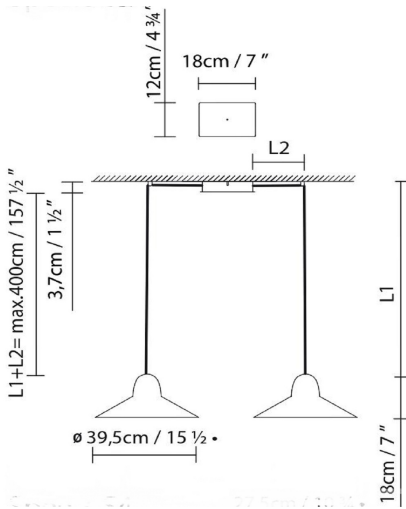

SPEERS S4

SPEERS SR1

SPEERS S2

SPEERS S6

● Black (matte) ● White (matte)

CODE	LAMP	LIGHT SOURCE	DIM	BULB	kg
729332	SPEERS S1/M BLACK				
729337	SPEERS S1/L BLACK	LED 9W 1100lm 500mA 2700K CRI≥90 110-120V	PHASE CUT	A++	1,75
729331	SPEERS S1/M WHITE				
729336	SPEERS S1/L WHITE				
729342	SPEERS SR1/M BLACK				
729347	SPEERS SR1/L BLACK	LED 9W 1100lm 500mA 2700K CRI≥90 120V		A++	1,75
729341	SPEERS SR1/M WHITE				
729346	SPEERS SR1/L WHITE				
729382	SPEERS SINGLE M BLACK+				
729387	SPEERS SINGLE L BLACK+	LED 9W 1100lm 500mA 2700K CRI≥90 120V		A++	
729381	SPEERS SINGLE M WHITE+				
729386	SPEERS SINGLE L WHITE+				