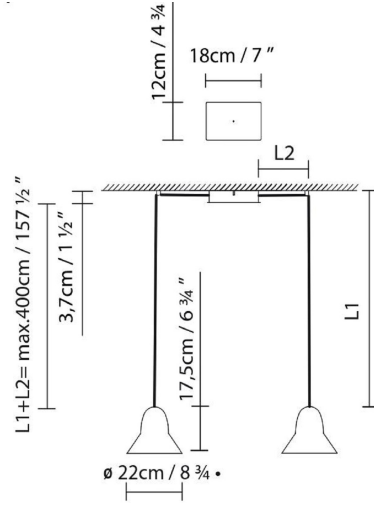

SPEERS S3

SPEERS S2

SPEERS S6

SPEERS SR1

SPEERS S3

SPEERS S1