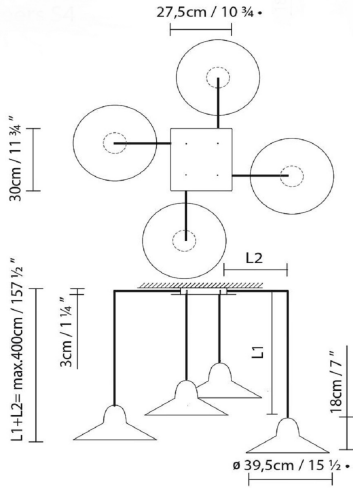

SPEERS S4

SPEERS SR1

SPEERS S2

SPEERS S6

● Black (matte) ● White (matte)

CODE	LAMP	LIGHT SOURCE	DIM	BULB	kg
729332	SPEERS S1/M BLACK				
729337	SPEERS S1/L BLACK	LED 9W 1100lm 500mA 2700K CRI≥90 110-120V	PHASE CUT	A++	1,75
729331	SPEERS S1/M WHITE				
729336	SPEERS S1/L WHITE				
729342	SPEERS SR1/M BLACK				
729347	SPEERS SR1/L BLACK	LED 9W 1100lm 500mA 2700K CRI≥90 120V		A++	1,75
729341	SPEERS SR1/M WHITE				
729346	SPEERS SR1/L WHITE				
729382	SPEERS SINGLE M BLACK+				
729387	SPEERS SINGLE L BLACK+	LED 9W 1100lm 500mA 2700K CRI≥90 120V		A++	
729381	SPEERS SINGLE M WHITE+				
729386	SPEERS SINGLE L WHITE+				