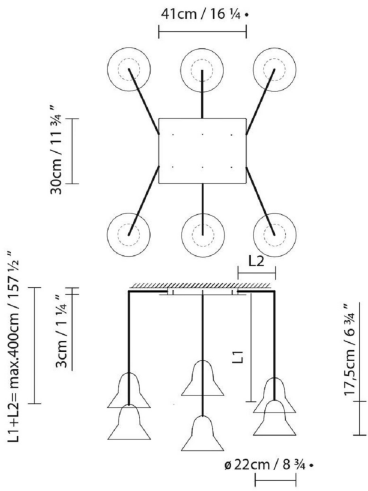

SPEERS S3

SPEERS S2

SPEERS S6

SPEERS SR1

SPEERS S3

SPEERS S1