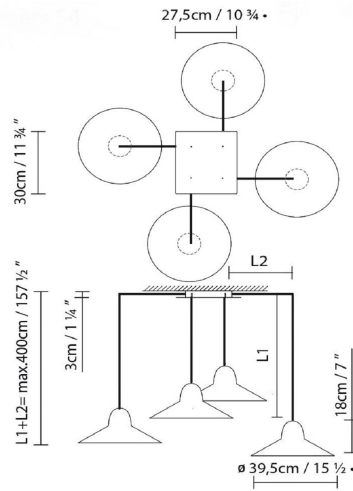

SPEERS S3

SPEERS S2

SPEERS S6

SPEERS SR1

SPEERS S3

SPEERS S1