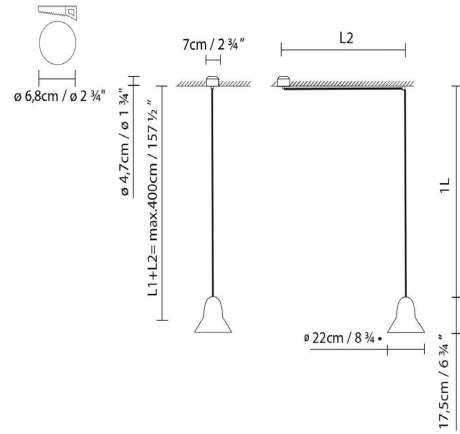

SPEERS S4

SPEERS SR1

SPEERS S2

SPEERS S6

● Black (matte) ● White (matte)

CODE	LAMP	LIGHT SOURCE	DIM	BULB	kg
729332	SPEERS S1/M BLACK				
729337	SPEERS S1/L BLACK	LED 9W 1100lm 500mA 2700K CRI≥90 110-120V	PHASE CUT	A++	1,75
729331	SPEERS S1/M WHITE				
729336	SPEERS S1/L WHITE				
729342	SPEERS SR1/M BLACK				
729347	SPEERS SR1/L BLACK	LED 9W 1100lm 500mA 2700K CRI≥90 120V		A++	1,75
729341	SPEERS SR1/M WHITE				
729346	SPEERS SR1/L WHITE				
729382	SPEERS SINGLE M BLACK+				
729387	SPEERS SINGLE L BLACK+	LED 9W 1100lm 500mA 2700K CRI≥90 120V		A++	
729381	SPEERS SINGLE M WHITE+				
729386	SPEERS SINGLE L WHITE+				