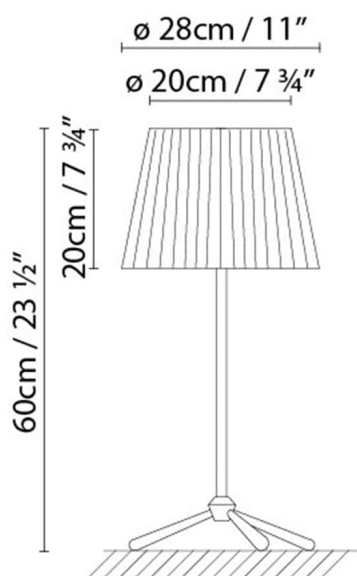

**Description:**

Table lamp with stainless steel stand and tripod, in a satin finish, with pleated fabric shade. Available in two versions: black shade with a black textile cable, or beige shade with a brown textile cable. Dimmer.

Materials:

Inox steel and textile.

Certifications:

IP20
230V

ROYAL T36

**Light source:**

LED ▶ A+ LED 6W (E14) DIM

 ▶ D Halo. classic max. 46W (E14)

Weight :

Net kg.: 0.5
Gross kg: 1.1

Packaging:

N. packages: 1
Volume m3: 0.070
Dimensions cm: 59x54,5x22

ROYAL T60

**Light source:**

LED ▶ LED 10W (E27) DIM

 ▶ Fluo. max. 23W (E27) DIM

 ▶ Halo. classic max. 77W (E27)

Weight :

Net kg.:

Gross kg.:

Packaging:

N. packages:

Volume m3:

Dimensions cm: