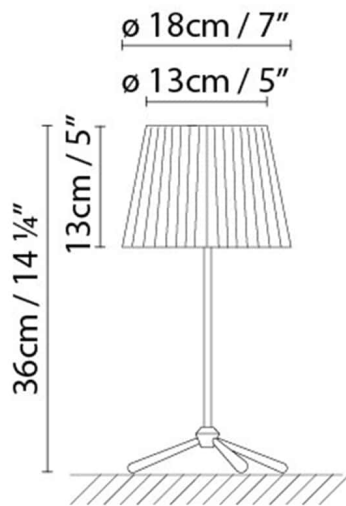

**Description:**

Table lamp with stainless steel stand and tripod, in a satin finish, with pleated fabric shade. Available in two versions: black shade with a black textile cable, or beige shade with a brown textile cable. Dimmer.

Materials:

Inox steel and textile.

Certifications:

IP20
230V

ROYAL T36

**Light source:**

LED ▶ A+ LED 6W (E14) DIM

 ▶ D Halo. classic max. 46W (E14)

Weight :

Net kg.: 0.5
Gross kg: 1.1

Packaging:

N. packages: 1
Volume m3: 0.070
Dimensions cm: 59x54,5x22

ROYAL T60

**Light source:**

LED ▶ LED 10W (E27) DIM

 ▶ Fluo. max. 23W (E27) DIM

 ▶ Halo. classic max. 77W (E27)

Weight :

Net kg.:

Gross kg.:

Packaging:

N. packages:

Volume m3:

Dimensions cm: