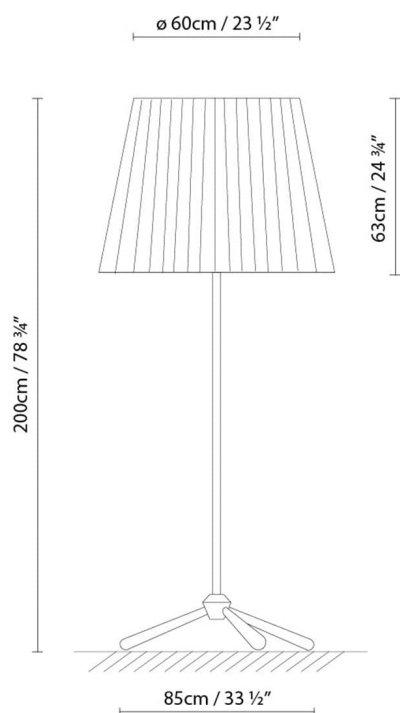

 ▶ Fluo. max. 23W (E27) DIM

 ▶ Halo. classic. max. 116W (E27)

Weight :

Net kg.: 7.0

Gross kg: 8.0

Packaging:

N. packages: 2

Volume m3: 0.151

Dimensions cm: 52x52x48 /

147x12.4x12

illuminaTions

425 Peachtree Hills Ave. NE #3 Atlanta, GA 30305
404.876.1064 sales@illumco.com

ROYAL F OVERSIZE

**Light source:**

LED **A+** LED 4 x 10W (E27) DIM

A Fluo. 4 x max. 23W (E27) DIM

D Halo. classic. 4 x max. 77W (E27)

Weight :

Net kg.: 15.6

Gross kg: 23.2

Packaging:

N. packages: 2

Volume m3: 0.660

Dimensions cm: 87x87x75 /

200x22.5x20

Collection

Designer
Technical drawing
Instrucciones de montaje
3D