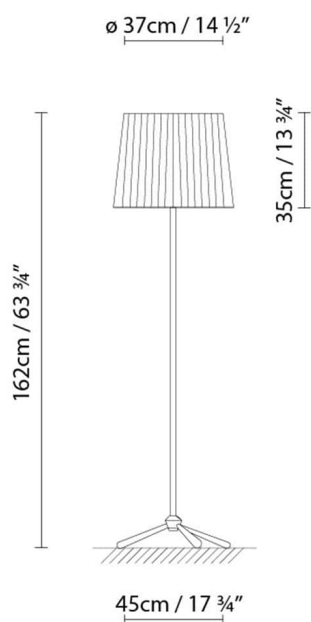

Light source:

LED ▶ LED 15W (E27) DIM

▶ Fluo. max. 23W (E27) DIM

▶ Halo. classic. max. 116W (E27)

Weight :

Net kg.: 7.0

Gross kg: 8.0

Packaging:

N. packages: 2

Volume m3: 0.151

Dimensions cm: 52x52x48 /

147x12.4x12

illuminaTions

425 Peachtree Hills Ave. NE #3 Atlanta, GA 30305
404.876.1064 sales@illumco.com