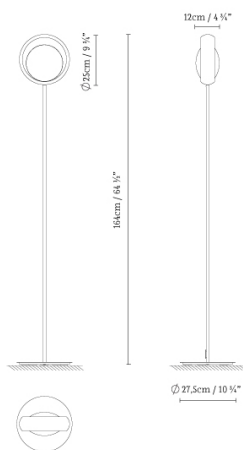

RING F

By ILMIODESIGN

Description:

The Ring collection is based on a 25 cm ring with a 18 cm glass diffuser, creating a space that gives the lamps a visually light look. The high diffusion capacity of the glass guarantees excellent light quality and greater visual comfort. Ring is available in different finishes, including white, black, and brass. The collection is available in table, floor, wall, and suspension versions.

RING F

Black (matte)
 Brass (matte)
 White (matte)

CODE	LAMP	LIGHT SOURCE	BULB
765200	RING F BLACK	LED 2x6W (E14) 230V 50-60Hz	F
765201	RING F BRASS	Fluo. max. 2x12W (E14) 230V 50-60Hz	G
765202	RING F WHITE		