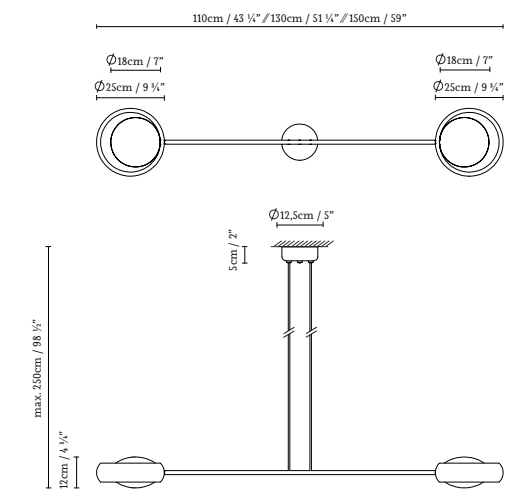

RING S1

RING S2 110/130/150

RING S6

● Black (matte) ○ White (matte) ● Brass (matte) ● Custom colors under request

765300	RING S1 BLACK	F LED 2x6W (E14) 230V 50-60Hz
765301	RING S1 BRASS	G Fluo. max. 2x12W (E14) 230V 50-60Hz
765302	RING S1 WHITE	
765306	RING S2 110 BLACK	F LED 4x6W (E14) 230V 50-60Hz
765307	RING S2 110 BRASS	G Fluo. max. 4x12W (E14) 230V 50-60Hz
765308	RING S2 110 WHITE	
765309	RING S2 130 BLACK	F LED 4x6W (E14) 230V 50-60Hz
765310	RING S2 130 BRASS	G Fluo. max. 4x12W (E14) 230V 50-60Hz
765311	RING S2 130 WHITE	

765312	RING S2 150 BLACK	F LED 4x6W (E14) 230V 50-60Hz
765313	RING S2 150 BRASS	G Fluo. max. 4x12W (E14) 230V 50-60Hz
765314	RING S2 150 WHITE	
765303	RING S6 BLACK	F LED 12x6W (E14) 230V 50-60Hz
765304	RING S6 BRASS	G Fluo. max. 12x12W (E14) 230V 50-60Hz
765305	RING S6 WHITE	