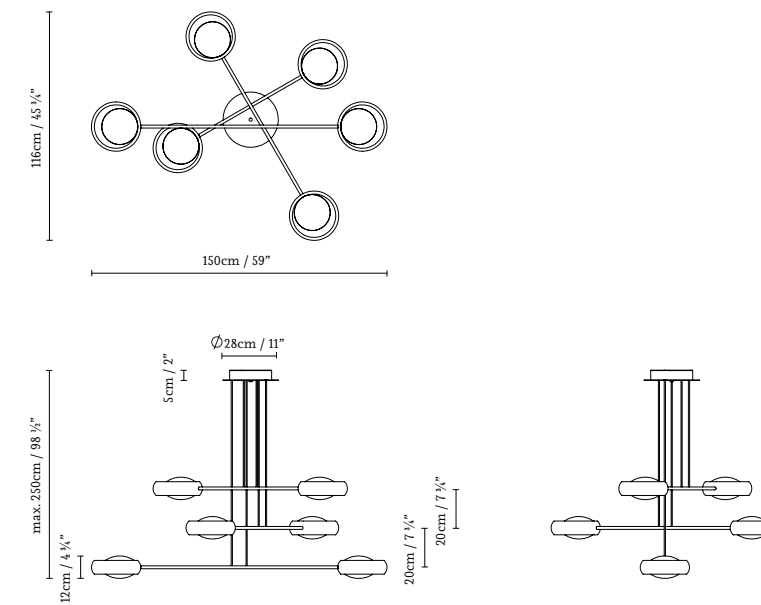

RING S1

RING S2 110/130/150

RING S6

● Black (matte) ○ White (matte) ● Brass (matte) ● Custom colors under request

765300	RING S1 BLACK	F LED 2x6W (E14) 230V 50-60Hz
765301	RING S1 BRASS	G Fluo. max. 2x12W (E14) 230V 50-60Hz
765302	RING S1 WHITE	
765306	RING S2 110 BLACK	F LED 4x6W (E14) 230V 50-60Hz
765307	RING S2 110 BRASS	G Fluo. max. 4x12W (E14) 230V 50-60Hz
765308	RING S2 110 WHITE	
765309	RING S2 130 BLACK	F LED 4x6W (E14) 230V 50-60Hz
765310	RING S2 130 BRASS	G Fluo. max. 4x12W (E14) 230V 50-60Hz
765311	RING S2 130 WHITE	

765312	RING S2 150 BLACK	F LED 4x6W (E14) 230V 50-60Hz
765313	RING S2 150 BRASS	G Fluo. max. 4x12W (E14) 230V 50-60Hz
765314	RING S2 150 WHITE	
765303	RING S6 BLACK	F LED 12x6W (E14) 230V 50-60Hz
765304	RING S6 BRASS	G Fluo. max. 12x12W (E14) 230V 50-60Hz
765305	RING S6 WHITE	