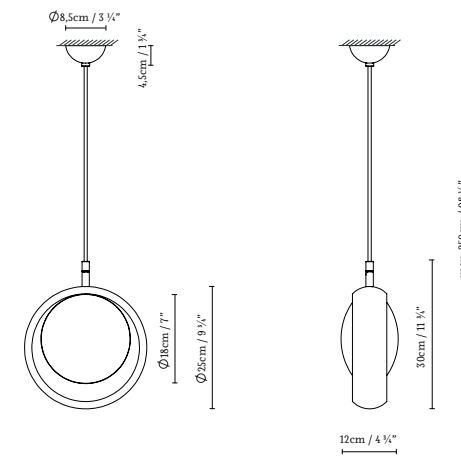

RING S1

RING S2 110/130/150

RING S6

● Black (matte) ○ White (matte) ● Brass (matte) ● Custom colors under request

765300	RING S1 BLACK	F LED 2x6W (E14) 230V 50-60Hz
765301	RING S1 BRASS	G Fluo. max. 2x12W (E14) 230V 50-60Hz
765302	RING S1 WHITE	
765306	RING S2 110 BLACK	F LED 4x6W (E14) 230V 50-60Hz
765307	RING S2 110 BRASS	G Fluo. max. 4x12W (E14) 230V 50-60Hz
765308	RING S2 110 WHITE	
765309	RING S2 130 BLACK	F LED 4x6W (E14) 230V 50-60Hz
765310	RING S2 130 BRASS	G Fluo. max. 4x12W (E14) 230V 50-60Hz
765311	RING S2 130 WHITE	

765312	RING S2 150 BLACK	F LED 4x6W (E14) 230V 50-60Hz
765313	RING S2 150 BRASS	G Fluo. max. 4x12W (E14) 230V 50-60Hz
765314	RING S2 150 WHITE	
765303	RING S6 BLACK	F LED 12x6W (E14) 230V 50-60Hz
765304	RING S6 BRASS	G Fluo. max. 12x12W (E14) 230V 50-60Hz
765305	RING S6 WHITE	