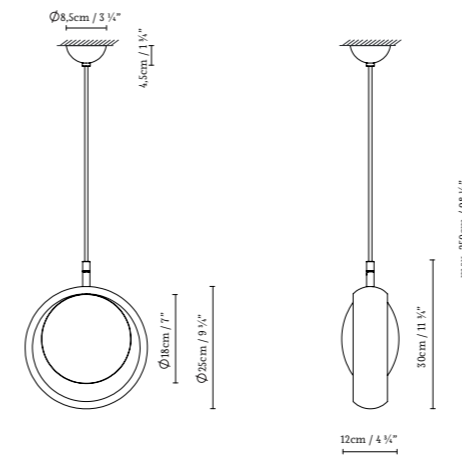

RING S1

RING S2 110/130/150

RING S6

- Black (matte) ○ White (matte) ● Brass (matte) ● Custom colors under request

765300	RING S1 BLACK	F LED 2x6W (E14) 230V 50-60Hz
765301	RING S1 BRASS	G Fluo. max. 2x12W (E14) 230V 50-60Hz
765302	RING S1 WHITE	
765306	RING S2 110 BLACK	F LED 4x6W (E14) 230V 50-60Hz
765307	RING S2 110 BRASS	G Fluo. max. 4x12W (E14) 230V 50-60Hz
765308	RING S2 110 WHITE	
765309	RING S2 130 BLACK	F LED 4x6W (E14) 230V 50-60Hz
765310	RING S2 130 BRASS	G Fluo. max. 4x12W (E14) 230V 50-60Hz
765311	RING S2 130 WHITE	

765312	RING S2 150 BLACK	F LED 4x6W (E14) 230V 50-60Hz
765313	RING S2 150 BRASS	G Fluo. max. 4x12W (E14) 230V 50-60Hz
765314	RING S2 150 WHITE	
765303	RING S6 BLACK	F LED 12x6W (E14) 230V 50-60Hz
765304	RING S6 BRASS	G Fluo. max. 12x12W (E14) 230V 50-60Hz
765305	RING S6 WHITE	