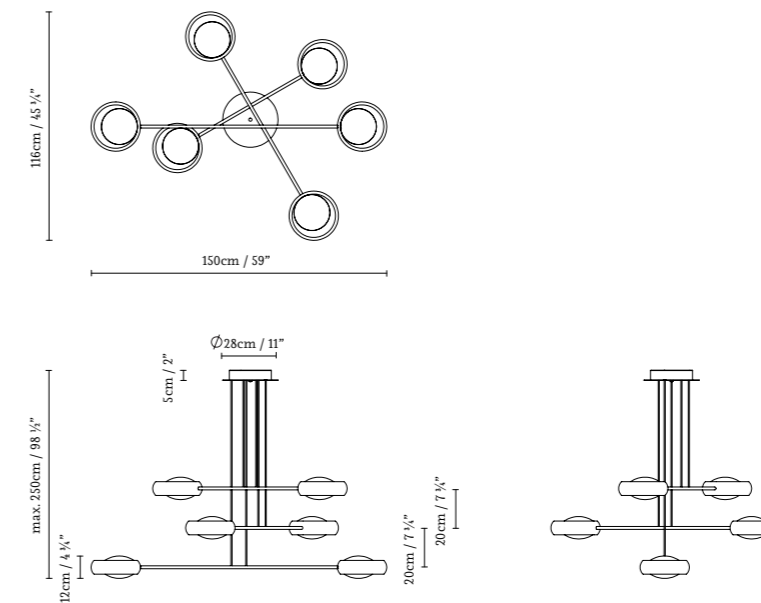

RING S1

RING S2 110/130/150

RING S6

- Black (matte) ○ White (matte) ● Brass (matte) ● Custom colors under request

765300	RING S1 BLACK	F LED 2x6W (E14) 230V 50-60Hz
765301	RING S1 BRASS	G Fluo. max. 2x12W (E14) 230V 50-60Hz
765302	RING S1 WHITE	
765306	RING S2 110 BLACK	F LED 4x6W (E14) 230V 50-60Hz
765307	RING S2 110 BRASS	G Fluo. max. 4x12W (E14) 230V 50-60Hz
765308	RING S2 110 WHITE	
765309	RING S2 130 BLACK	F LED 4x6W (E14) 230V 50-60Hz
765310	RING S2 130 BRASS	G Fluo. max. 4x12W (E14) 230V 50-60Hz
765311	RING S2 130 WHITE	

765312	RING S2 150 BLACK	F LED 4x6W (E14) 230V 50-60Hz
765313	RING S2 150 BRASS	G Fluo. max. 4x12W (E14) 230V 50-60Hz
765314	RING S2 150 WHITE	
765303	RING S6 BLACK	F LED 12x6W (E14) 230V 50-60Hz
765304	RING S6 BRASS	G Fluo. max. 12x12W (E14) 230V 50-60Hz
765305	RING S6 WHITE	