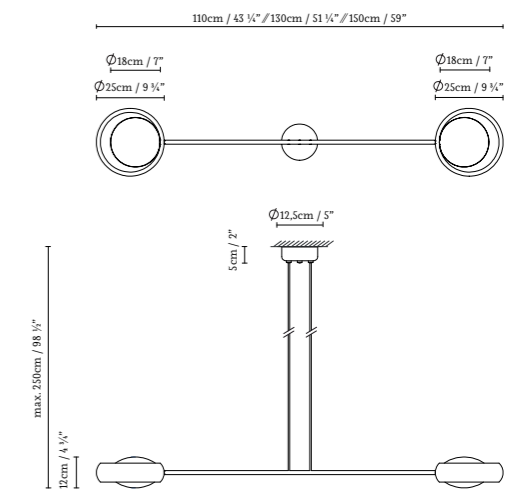

RING S1

RING S2 110/130/150

RING S6

- Black (matte) ○ White (matte) ● Brass (matte) ● Custom colors under request

765300	RING S1 BLACK	F LED 2x6W (E14) 230V 50-60Hz
765301	RING S1 BRASS	G Fluo. max. 2x12W (E14) 230V 50-60Hz
765302	RING S1 WHITE	
765306	RING S2 110 BLACK	F LED 4x6W (E14) 230V 50-60Hz
765307	RING S2 110 BRASS	G Fluo. max. 4x12W (E14) 230V 50-60Hz
765308	RING S2 110 WHITE	
765309	RING S2 130 BLACK	F LED 4x6W (E14) 230V 50-60Hz
765310	RING S2 130 BRASS	G Fluo. max. 4x12W (E14) 230V 50-60Hz
765311	RING S2 130 WHITE	

765312	RING S2 150 BLACK	F LED 4x6W (E14) 230V 50-60Hz
765313	RING S2 150 BRASS	G Fluo. max. 4x12W (E14) 230V 50-60Hz
765314	RING S2 150 WHITE	
765303	RING S6 BLACK	F LED 12x6W (E14) 230V 50-60Hz
765304	RING S6 BRASS	G Fluo. max. 12x12W (E14) 230V 50-60Hz
765305	RING S6 WHITE	