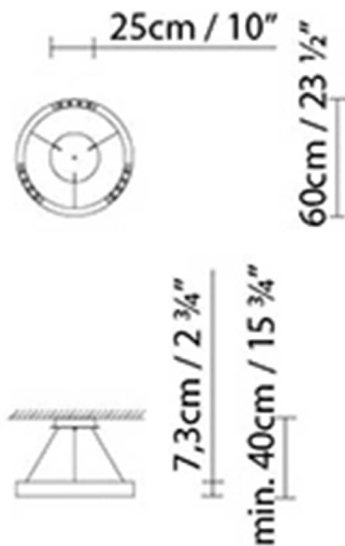

Light source:

LED A+

LED 3 x 18W 7879lm 250mA 3000K
CRI>80 DIM 120V

Weight :

Net kg: 10

Gross kg: 12.6

Packaging:

N. packages: 1

Volumen m3: 0.098

Dimensions cm: 70x70x20