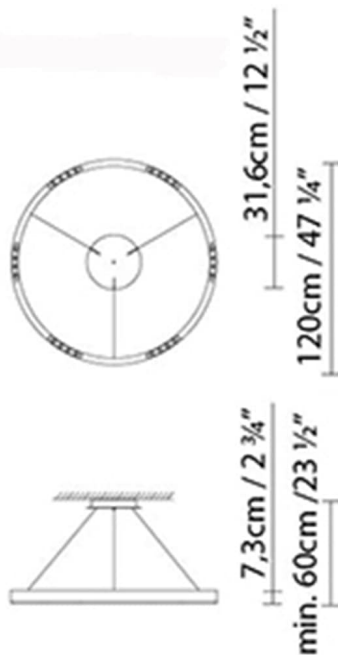

LED 3 x 18W 7879lm 250mA 3000K
CRI>80 DIM 120V

Weight :

Net kg: 10

Gross kg: 12.6

Packaging:

N. packages: 1

Volumen m3: 0.098

Dimensions cm: 70x70x20

R2 S90

**Light source:**

LED A+ LED 4 x 18W 9755lm 250mA
3000K CRI>80 DIM 120V

Weight :

Net kg: 12.5

Gross kg: 15

Packaging:

N. packages: 1

Volumen m3: 0.182

Dimensions cm: 98x98x19

R2 S120

**Light source:**

LED A+ LED 6 x 17W 13957lm 240mA
3000K CRI>80 DIM 120V

Weight :

Net kg: 16

Gross kg: 19.3

Packaging:

N. packages: 1

Volumen m3: 0.36

Dimensions cm: 131x131x21

Designer
Technical drawing
3D
Fotometría