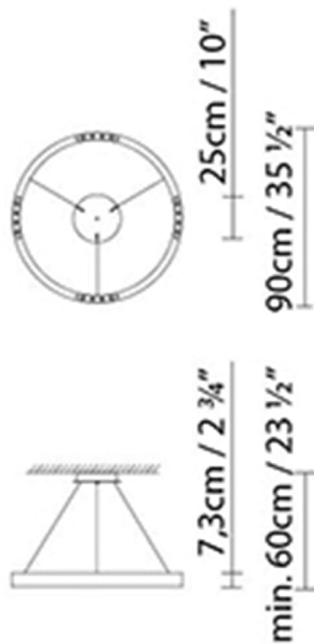

LED 3 x 18W 7879lm 250mA 3000K
CRI>80 DIM 120V

Weight :

Net kg: 10

Gross kg: 12.6

Packaging:

N. packages: 1

Volumen m3: 0.098

Dimensions cm: 70x70x20

R2 S90

**Light source:**

LED A+ LED 4 x 18W 9755lm 250mA
3000K CRI>80 DIM 120V

Weight :

Net kg: 12.5

Gross kg: 15

Packaging:

N. packages: 1

Volumen m3: 0.182

Dimensions cm: 98x98x19

R2 S120

**Light source:**

LED A+ LED 6 x 17W 13957lm 240mA
3000K CRI>80 DIM 120V

Weight :

Net kg: 16

Gross kg: 19.3

Packaging:

N. packages: 1

Volumen m3: 0.36

Dimensions cm: 131x131x21

Designer
Technical drawing
3D
Fotometría