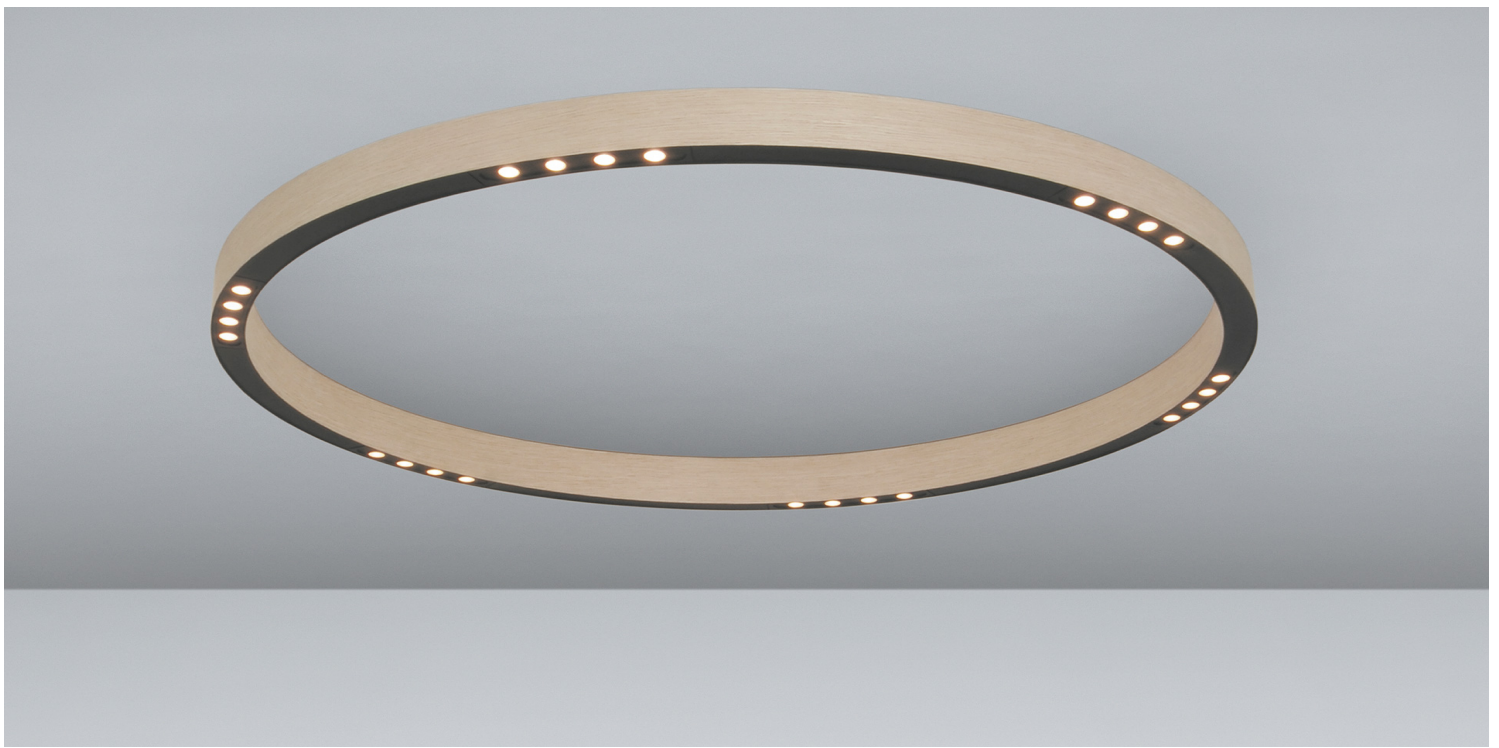

R2 C 60

By
David Abad

Decorative
Lighting

Ceiling
lamps

Description

Aluminium ceiling lamp shaped like a circular ring. For its light source, it uses LED floodlight modules that provide uniform lighting. Finishes: matte white, matte bronze, matte black, natural oak wood or walnut. Available in three sizes. Dimmer.

DOWNLOADS

R2_C_Assembly_USA.pdf

R2 C 90

By
David Abad

Decorative
Lighting

Ceiling
lamps

Description

Aluminium ceiling lamp shaped like a circular ring. For its light source, it uses LED floodlight modules that provide uniform lighting. Finishes: matte white, matte bronze, matte black, natural oak wood or walnut. Available in three sizes. Dimmer.

DOWNLOADS

R2_C_Assembly_USA.pdf

R2 C 120

By
David Abad

Decorative
Lighting

Ceiling
lamps

Description

Aluminium ceiling lamp shaped like a circular ring. For its light source, it uses LED floodlight modules that provide uniform lighting. Finishes: matte white, matte bronze, matte black, natural oak wood or walnut. Available in three sizes. Dimmer.