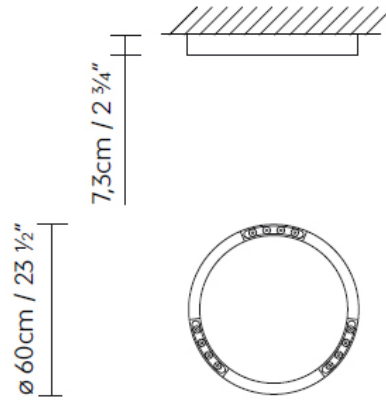

DOWNLOADS

R2_C_Assembly_USA.pdf