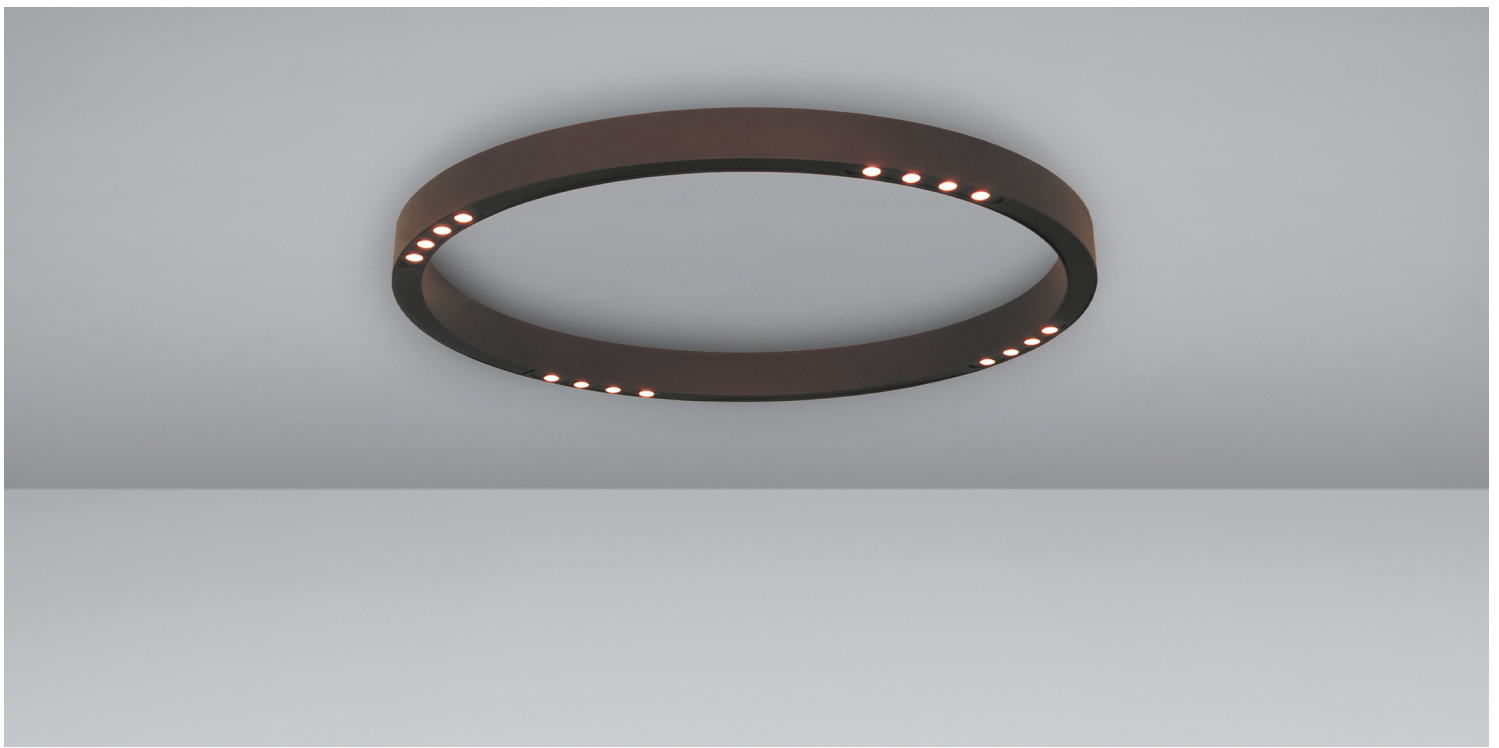

R2 C 60

By
David Abad

Decorative
Lighting

Ceiling
lamps

Description

Aluminium ceiling lamp shaped like a circular ring. For its light source, it uses LED floodlight modules that provide uniform lighting. Finishes: matte white, matte bronze, matte black, natural oak wood or walnut. Available in three sizes. Dimmer.

Finishes

SHADE		Black		White		Natural Oak
		Natural Walnut		Bronze (matte)		

Collection

Codes	Luminaire	Light Source
743412U	R2 C60 BLACK USA	LED 3 x 18W 7879lm 250mA 3000K CRI>=90 110-277V DIM PUSH/1-10V
743410U	R2 C60 WHITE USA	LED 3 x 18W 7879lm 250mA 3000K CRI>=90 110-277V DIM PUSH/1-10V
743411U	R2 C60 BRONZE USA	LED 3 x 18W 7879lm 250mA 3000K CRI>=90 110-277V DIM PUSH/1-10V
743413U	R2 C60 OAK USA	LED 3 x 18W 7879lm 250mA 3000K CRI>=90 110-277V DIM PUSH/1-10V
743414U	R2 C60 WALNUT USA	LED 3 x 18W 7879lm 250mA 3000K CRI>=90 110-277V DIM PUSH/1-10V

DOWNLOADS

R2_C_Assembly_USA.pdf

R2 C 90

By
David Abad

Decorative
Lighting

Ceiling
lamps

Description

Aluminium ceiling lamp shaped like a circular ring. For its light source, it uses LED floodlight modules that provide uniform lighting. Finishes: matte white, matte bronze, matte black, natural oak wood or walnut. Available in three sizes. Dimmer.

DOWNLOADS

R2_C_Assembly_USA.pdf

R2 C 120

By
David Abad

Decorative
Lighting

Ceiling
lamps

Description

Aluminium ceiling lamp shaped like a circular ring. For its light source, it uses LED floodlight modules that provide uniform lighting. Finishes: matte white, matte bronze, matte black, natural oak wood or walnut. Available in three sizes. Dimmer.