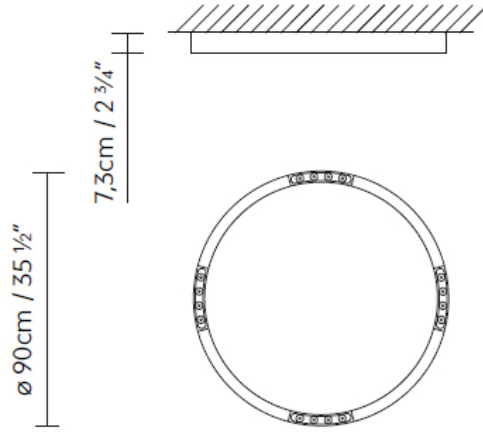

DOWNLOADS

R2_C_Assembly_USA.pdf