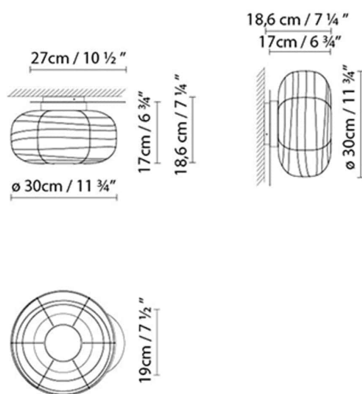

MISKO C/W15