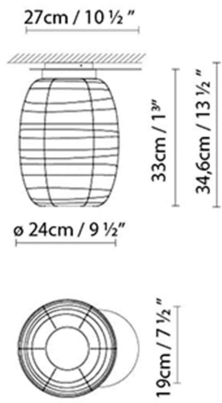

MISKO C35

● Black (matte)   ● Oak

CODE	LAMP	LIGHT SOURCE	DIM	BULB	kg	
756400U	MISKO C/W15 OAK	LED 6W (E26) Fluo/CFL max. 12W (E26) Inc. max. 60W (E26)	A++ A D		4,3	LED A+ A D
756401U	MISKO C25 OAK	LED 6W (E26) Fluo/CFL max. 12W (E26) Inc. max. 60W (E26)	A++ A D			LED A+ A D
756402U	MISKO C35 OAK	LED 6W (E26) Fluo/CFL max. 12W (E26) Inc. max. 60W (E26)	A++ A D			LED A+ A D
756405U	MISKO C/W15 BLACK					
756406U	MISKO C25 BLACK					
756407U	MISKO C35 BLACK