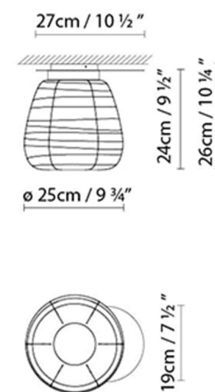

B.lux

MISKO C/W

By Stone Designs

Description:

Japanese-inspired ceiling and wall lamp, available in three sizes (ceiling lamp, C/W15, C25 and) C35 and one size (wall lamp, C/W15), all of them created around a disc that houses the light source (E26). This disc is available in a natural wood or painted matte black finish, which supports the textured blown-glass diffuser that comes in an opal matte white finish.

MISKO C/W15

MISKO C25