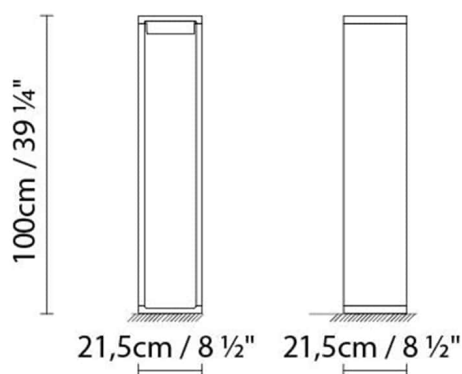

Dimensions cm: 25.5x55.5x24

FRAME M LED

**Light source:**

LED 17,5W 1550lm 3000K CRI>80 230V

Weight :

Net kg.: 7.4

Gross kg: 7.5

Packaging:

N. packages:

Volume m3: 0.051

Dimensions cm: 24.5x85.5x24.5

FRAME M FLUO

**Light source:****Weight :**

Net kg.: 7.4
Gross kg: 7.5

Packaging:

N. packages:
Volume m3: 0.051
Dimensions cm: 24.5x85.5x24.5

FRAME L LED

**Light source:****Weight :**

Net kg.: 9.5
Gross kg:

Packaging:

N. packages:
Volume m3: 0.088
Dimensions cm: 28.5x111.5x27.5

FRAME L FLUO

**Light source:****Weight :**

Net kg.: 9.5

Gross kg:

Packaging:

N. packages:

Volume m3: 0.088

Dimensions cm: 28.5x111.5x27.5

Designer
Technical drawing
Instrucciones de montaje