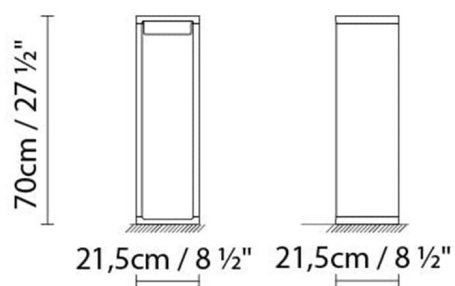

Weight :

Net kg.: 5.1

Gross kg:

Packaging:

N. packages:

Volume m3: 0.034

Dimensions cm: 25.5x55.5x24

FRAME S FLUO

**Light source:**

Fluo. 2 x 7W (2G7)

Weight :

Net kg.: 5.1

Gross kg:

Packaging:

N. packages:

Volume m3: 0.034

Dimensions cm: 25.5x55.5x24

FRAME M LED

**Light source:**

LED 17,5W 1550lm 3000K CRI>80 230V

Weight :

Net kg.: 7.4

Gross kg: 7.5

Packaging:

N. packages:

Volume m3: 0.051

Dimensions cm: 24.5x85.5x24.5

FRAME M FLUO

**Light source:****Weight :**

Net kg.: 7.4
Gross kg: 7.5

Packaging:

N. packages:
Volume m3: 0.051
Dimensions cm: 24.5x85.5x24.5