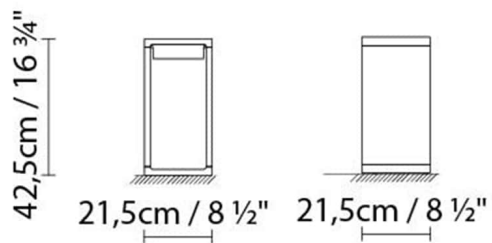

Light source:

LED LED 17,5W 1550lm 3000K CRI>80 230V

Weight :

Net kg.: 5.1

Gross kg:

Packaging:

N. packages:

Volume m3: 0.034

Dimensions cm: 25.5x55.5x24