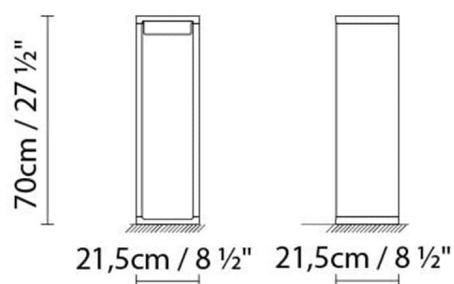

Dimensions cm: 25.5x55.5x24

FRAME M LED

**Light source:**

LED 17,5W 1550lm 3000K CRI>80 230V

Weight :

Net kg.: 7.4

Gross kg: 7.5

Packaging:

N. packages:

Volume m3: 0.051

Dimensions cm: 24.5x85.5x24.5

FRAME M FLUO

**Light source:****Weight :**

Net kg.: 7.4
Gross kg: 7.5

Packaging:

N. packages:
Volume m3: 0.051
Dimensions cm: 24.5x85.5x24.5

FRAME L LED

**Light source:****Weight :**

Net kg.: 9.5
Gross kg:

Packaging:

N. packages:
Volume m3: 0.088
Dimensions cm: 28.5x111.5x27.5

FRAME L FLUO

**Light source:****Weight :**

Net kg.: 9.5

Gross kg:

Packaging:

N. packages:

Volume m3: 0.088

Dimensions cm: 28.5x111.5x27.5

Designer
Technical drawing
Instrucciones de montaje