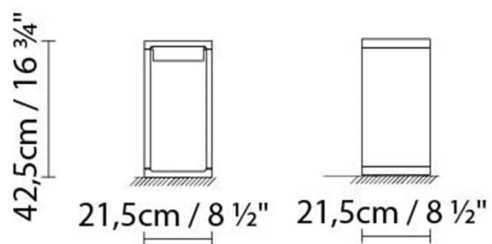

Weight :

Net kg.: 5.1

Gross kg:

Packaging:

N. packages:

Volume m3: 0.034

Dimensions cm: 25.5x55.5x24

FRAME S FLUO

**Light source:**

Fluo. 2 x 7W (2G7)

Weight :

Net kg.: 5.1

Gross kg:

Packaging:

N. packages:

Volume m3: 0.034

Dimensions cm: 25.5x55.5x24

FRAME M LED

**Light source:**

LED 17,5W 1550lm 3000K CRI>80 230V

Weight :

Net kg.: 7.4

Gross kg: 7.5

Packaging:

N. packages:

Volume m3: 0.051

Dimensions cm: 24.5x85.5x24.5

FRAME M FLUO

**Light source:****Weight :**

Net kg.: 7.4
Gross kg: 7.5

Packaging:

N. packages:
Volume m3: 0.051
Dimensions cm: 24.5x85.5x24.5