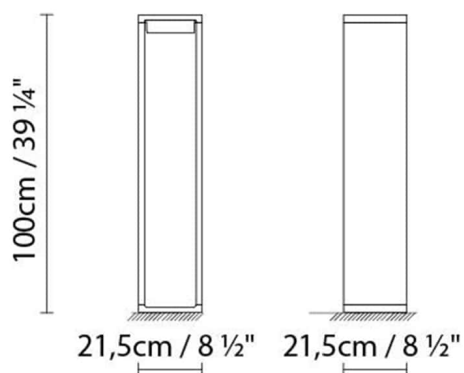

Dimensions cm: 25.5x55.5x24

FRAME M LED

**Light source:**

LED 17,5W 1550lm 3000K CRI>80 230V

Weight :

Net kg.: 7.4

Gross kg: 7.5

Packaging:

N. packages:

Volume m3: 0.051

Dimensions cm: 24.5x85.5x24.5

FRAME M FLUO

**Light source:****Weight :**

Net kg.: 7.4
Gross kg: 7.5

Packaging:

N. packages:
Volume m3: 0.051
Dimensions cm: 24.5x85.5x24.5

FRAME L LED

**Light source:****Weight :**

Net kg.: 9.5
Gross kg:

Packaging:

N. packages:
Volume m3: 0.088
Dimensions cm: 28.5x111.5x27.5

FRAME L FLUO

**Light source:****Weight :**

Net kg.: 9.5

Gross kg:

Packaging:

N. packages:

Volume m3: 0.088

Dimensions cm: 28.5x111.5x27.5

Designer
Technical drawing
Instrucciones de montaje