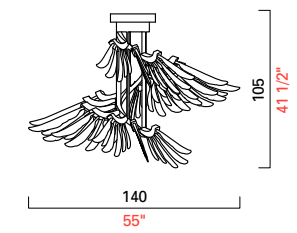

ANGEL
 Modelli e misure
Models and sizes

7247

7248

7249

Colori disponibili
Available colours

CC
 Cristallo
Crystal

CG
 Cognac
Cognac

RS
 Rosè
Light Pink

Finiture
Finishing

VM
 Verniciato Mirra
Painted Myrrh

Collezione Collection	Codice Item	Tipo Type	Dimensioni e peso Dimensions and weight					Lampadine Bulbs			Dimmerabile Dimmable	Lampadine include Bulbs included	Classe energetica Energy class	Finiture Finishing	Certificazioni Certification Marks
			H	L	P	Ø	kg	N	Tipo	W					
			H cm H in	L cm W in	P cm D in	Ø cm Ø in	kg lb	N	Type	W					
Angel Al Design (2014)	7247		44 17 1/2	24 9 1/2	13 5		7 15	7	•Led	1 1	•Led	(12)	VM		
	7248		105 41 1/2			140 55	35 77	80+1+1	•Led+•GU10 +•Strip	1+7+21 1+7+21	•Led+•GU10 +•Strip	(12)	VM		
	7249		175 69			140 55	60 132	135+1+1	•Led+•GU10 +•Strip	1+7+21 1+7+21	•Led+•GU10 +•Strip	(12)	VM		