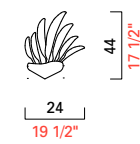

ANGEL
 Modelli e misure
Models and sizes

7247

7248

7249

Colori disponibili
Available colours

CC
 Cristallo
Crystal

CG
 Cognac
Cognac

RS
 Rosè
Light Pink

Finiture
Finishing

VM
 Verniciato Mirra
Painted Myrrh

Collezione Collection	Codice Item	Tipo Type	Dimensioni e peso Dimensions and weight					Lampadine Bulbs			Dimmerabile Dimmable	Lampadine include Bulbs included	Classe energetica Energy class	Finiture Finishing	Certificazioni Certification Marks
			H	L	P	Ø	kg	N	Tipo	W					
			H cm H in	L cm W in	P cm D in	Ø cm Ø in	kg lb	N	Type	W					
Angel Al Design (2014)	7247		44 17 1/2	24 9 1/2	13 5		7 15	7	•Led	1 1	•Led	(12)	VM		
	7248		105 41 1/2			140 55	35 77	80+1+1	•Led+•GU10 +•Strip	1+7+21 1+7+21	•Led+•GU10 +•Strip	(12)	VM		
	7249		175 69			140 55	60 132	135+1+1	•Led+•GU10 +•Strip	1+7+21 1+7+21	•Led+•GU10 +•Strip	(12)	VM		