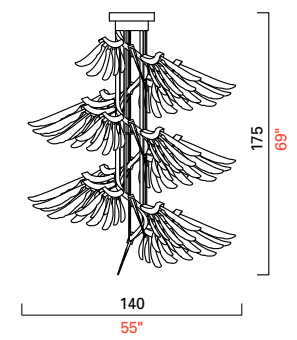

ANGEL
 Modelli e misure
Models and sizes

7247

7248

7249

Colori disponibili
Available colours

CC
 Cristallo
Crystal

CG
 Cognac
Cognac

RS
 Rosè
Light Pink

Finiture
Finishing

VM
 Verniciato Mirra
Painted Myrrh

Collezione Collection	Codice Item	Tipo Type	Dimensioni e peso Dimensions and weight					Lampadine Bulbs			Dimmerabile Dimmable	Lampadine include Bulbs included	Classe energetica Energy class	Finiture Finishing	Certificazioni Certification Marks
			H	L	P	Ø	kg	N	Tipo	W					
			H cm H in	L cm W in	P cm D in	Ø cm Ø in	kg lb	N	Type	W					
Angel Al Design (2014)	7247		44 17 1/2	24 9 1/2	13 5		7 15	7	•Led	1 1	•Led	(12)	VM		
	7248		105 41 1/2			140 55	35 77	80+1+1	•Led+•GU10 +•Strip	1+7+21 1+7+21	•Led+•GU10 +•Strip	(12)	VM		
	7249		175 69			140 55	60 132	135+1+1	•Led+•GU10 +•Strip	1+7+21 1+7+21	•Led+•GU10 +•Strip	(12)	VM		