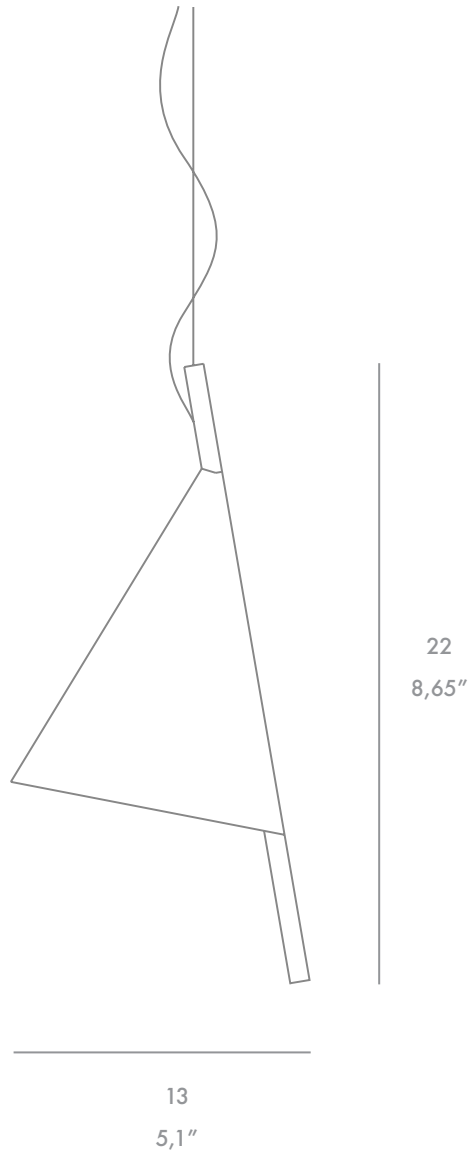

METALLIC METÁLICOS

CHROME
CROMADO

COPPER
COBRE

GOLD
ORO

Lighting for domestic use.

Do not store or keep under extreme temperatures during long periods of time.

Do not handle the electrical material more than the necessary for installation of the fixture.

The installation must be done by specialized technical team.

Do not use bulbs with superior voltage as recommended by the manufacture.

For its cleaning, use only a soft cloth moistened with a mild soap solution. Do not use ammonia products, solvents or abrasives.

Do not use products such as air freshener that may contain alcoholic base.

Iluminación para uso doméstico.

No almacenar ni exponer a condiciones extremas de humedad o durante periodos prolongados.

No manipular el material eléctrico de la luminaria más allá del especificado para su montaje.

La instalación debe realizarse por personal técnico especializado.

No utilizar bombillas de potencia superior a la recomendada.

Para su limpieza, utilizar un paño suave ligeramente humedecido con una solución de jabón suave.

No utilizar productos amoniacales, disolventes ni abrasivos sobre la superficie productos ambientales y/o de base a

illuminations
425 Peachtree Hills Ave. NE #3 Atlanta, GA 30305
404.876.1064
sales@illumco.com