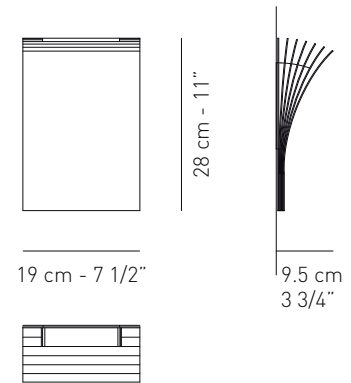

Light sources	120V model: Halogen R7s 1 x 100W (3"), 120V, T3 LAMPS ARE NOT INCLUDED
Installation	White varnished metal backplate with holes for installation. Connect electrical wires into J-box.
Finish	Varnished metal.
Lampshade	Varnished metal.
Lampshade colors	 BC GR

UA POLIA P

Design by Manuel Vivian

Collection of wall lights in textured white varnished metal or white with basalt grey front section finishing. Available in two sizes and with linear halogen lamping.

Typology: WALL LIGHT

Certifications:

**TITLE 24 COMPLIANT
DRY LOCATION ONLY**
ADA

lb 4.41
ft³ 0.88

Product code composition

CODE	COLORS	LAMPING
UAPOLIAPBCXR7S	textured white	R7s 1 x Max 100W (3")
UAPOLIAPGRXR7S	white and basalt grey	

Please Note: Technical data could be subject to alteration without notice. Axo Light does not provide legal guarantee for the accuracy of this technical data sheet. Confirm with Axo Light before order, reference: 1-2015 technical sheet.