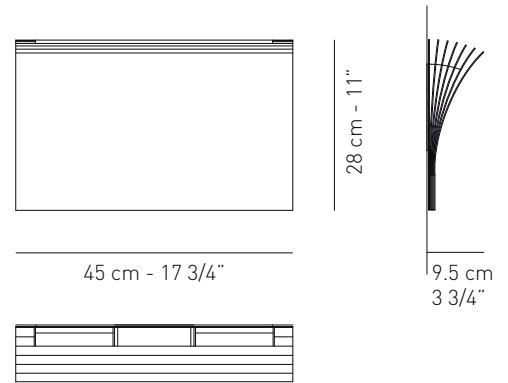

Certifications:  

**TITLE 24 COMPLIANT
DRY LOCATION ONLY
ADA**

lb 10.58
ft³ 1.41

Product code composition

CODE	COLORS	LAMPING
UAPOLIAGBCXR7S	textured white	R7s 1 x Max 150W (4 3/4")
UAPOLIAGGRXR7S	white and basalt grey	