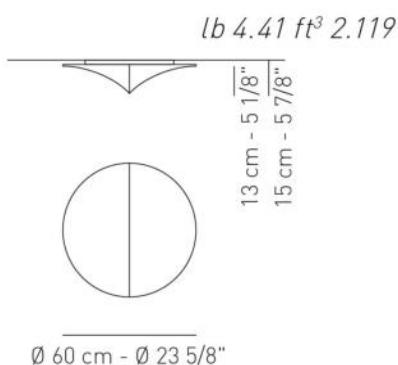

Type	Article	Colours	Finish	Source
UP	NELL 60	BC ivory white	XX white metal	E26 [#] 2 x Max 17W LED or 2 x Max 26W fluo (see details on page 2)
		FA ivory pattern		
		FB white pattern		

DRY LOCATION

example composition code | UP | NELL60 | FA | XX | E26