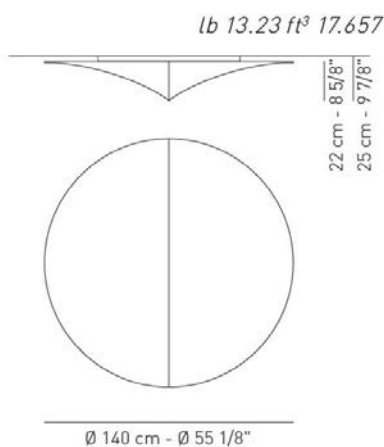

Product code composition

NELLY / application: both as ceiling or wall lamp