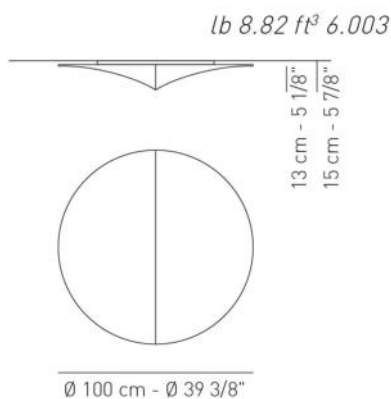

Type	Article	Colours	Finish	Source
UP	NEL 100	BC ivory white	XX white metal	E26 [#] 3 x Max 17W LED or 3 x Max 26W fluo (see details on page 2)
		FA ivory pattern		
		FB white pattern		

DRY LOCATION

example composition code | **UP** | **NEL100** | **FB** | **XX** | **E26**

for optional accessories please refer to our pricelist or contact our representatives