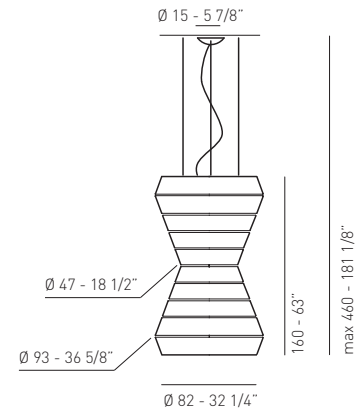

Light sources	E26 model: E26 9 x 26W fluo, self ballasted FLE *
	LED model: LED GU24 9 x 15W dimmable included, 120V, 2700K, CRI 82, 14310 lm source, 106 lm/W
LAMPS ARE NOT INCLUDED, EXCEPT FOR LED MODEL	
Installation	Mounts to standard electrical box
Electric cord	Insulated, white, round
Structure	White painted metal
Diffuser	Jersey - Glow wire 750 °C
Lampshade	Extra smooth fire proof pongé fabric Composition 100% polyester NFPA 701-2010: Pass | Glow-wire test: 960°C Weight: 55 ± 5 gr/m²
Lampshade colours	

US LAY F

Design by Vanessa Vivian

Collection of pendants and ceiling lights with metal frame covered with stripes of super-smooth fire-proof pongé fabric available in ten colours. The 9 modular shades make it possible to achieve a broad range of shapes and sizes, the largest reaching almost 5 ft in diameter and 10 ft in height.

Typology: PENDANT

Certifications: **TITLE 24 COMPLIANT DRY LOCATION ONLY**

Standard Shipment: 10-14 weeks

Fast Shipment: 6-8 weeks

55.33 lbs
26.84 ft³

Product code composition

MODEL	LAMP SHADE COLOURS	RADIAL DIFFUSER COLOURS	LIGHT SOURCES
USLAYFXX E26	AR	XX	9 x Max 26W fluo
	BC		
	BW		
	GI		
	GR		
	GS		
USLAYFXX LED	MT		GU24 LED 9 x 15W
	RB		
	RS		
	VE		
	M1		
	M2		

code structure: MODEL LIGHT EXTERIOR INTERIOR

LAMP SHADE COLOUR CODE:

AR (arancio) orange, orange, anaranjado	MT (mattone) brick red, brique, rojo oscuro
BC (bianco) white, blanc, blanco	RB (rosso bordeaux) maroon, bordeaux, rojo burdeos
BW (bianco caldo) warm white, blanc chaud, blanco cálido	RS (rosso) red, rouge, rojo
GI (giallo oro) gold yellow, jaune or, amarillo oro	VE (verde chiaro) light green, vert clair, verde claro
GR (grigio chiaro) light grey, gris clair, gris claro	M1 multicolor 1: RB+RS+AR+GI
GS (grigio scuro) dark grey, gris foncé, gris oscuro	M2 multicolor 2: GS+GR+BC