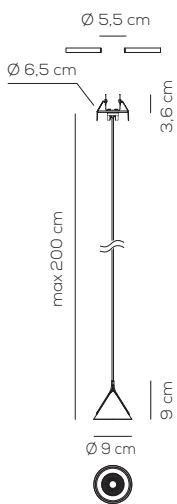

COLOUR

black / black

black / gray

gold / black

produced with recycled materials and high-reusability plastic

SP JEWEL MONO I1

kg 0,9 m³ 0,039

JEWEL MONO/ LED DRIVER NOT INCLUDED

Type	Article	Beam - degrees	CCT	Colours / Finish	Source
SP	JM I1	1 12°	1 2700K	NE black / NE black	LED 6,5W
		3 38°	3 3000K*	NE black / GR gray	
				OR gold / NE black	

IP20

CRI>90

LED

~671 lm* 75 lm/W*

700mA