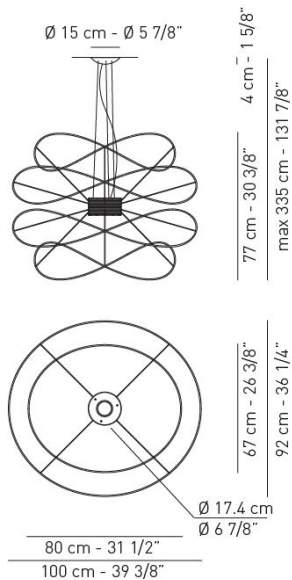

Typology: SUSPENDED LAMP

Ratings

- Built in line voltage **LED** module
- CCT 3000 K
- Downlight and uplight
- Surface installation over holes
- Power supply 120V AC
- Switch mode: on-off, dimmable trailing edge
- Metal frame

lb 15.65 ft³ 15.185

Product code composition

HOOPS / DRIVER INCLUDED / with upward and downward lighting

Type	Article	Colours / Finish	Source
US	HOOPS 4	OR gold / OR gold	LED 2x17W - diffused beam 3000K
		NE black / NE black	