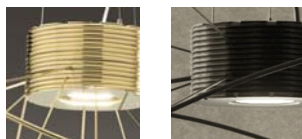

USHOOPS4

Design by Giovanni Barbato

Collection consisting of ceiling lamps and suspended lamps with interchangeable elements in different shapes and sizes. Gold or black finish. Built-in dimmable LED light source. The suspended lamps can light upward and downward.

lb 15.65 ft³ 15.185

Product code composition

HOOPS / DRIVER INCLUDED / with upward and downward lighting

Type	Article	Colours / Finish	Source
US	HOOPS 4	OR gold / OR gold	LED 2x17W - diffused beam 3000K
		NE black / NE black	

DRY LOCATION CRI90

 dimmable ELV TRAILING EDGE PHASE CUT
 120VAC **LED** 2660 lm 78 lm/W

example composition code | US | HOOPS4 | OR | OR | LED

Available colors

OR Gold

NE Black

USHOOPS4 _____ LED

CUSTOMER _____ NOTES _____