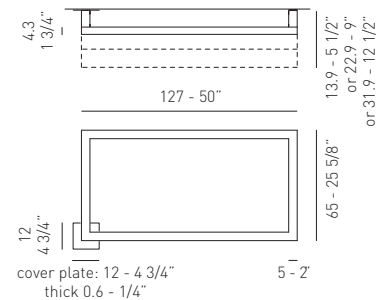

## UP FW P 090, UP FW P 180, & UP FW P 270 Design by Manuel Vivian

Collection of pendants, ceiling / wall lights in matte white painted aluminium. Available in three different sized frames. Ceiling / wall version also has three different leg sizes, making a variety of customizable compositions possible.

### \*AVAILABLE HEIGHTS:

With cover plate:

UP FW P 090: 5.24"	13.45 lbs 7.06 ft <sup>3</sup>
UP FW P 180: 8.80"	13.67 lbs 7.06 ft <sup>3</sup>
UP FW P 270: 12.32"	13.89 lbs 7.06 ft <sup>3</sup>

With mud kit:

UP FW P 090: 5.25"	13.45 lbs 7.06 ft <sup>3</sup>
UP FW P 180: 8.75"	13.67 lbs 7.06 ft <sup>3</sup>
UP FW P 270: 12.38"	13.89 lbs 7.06 ft <sup>3</sup>