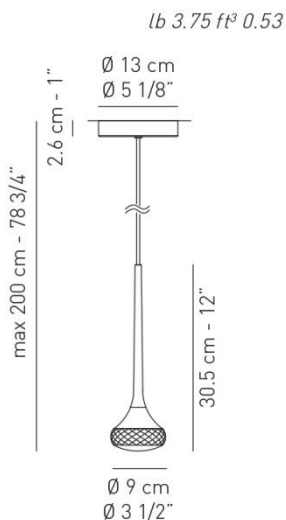

US FAIRY
Design by Manuel Vivian

Collection consisting of recessed downlights, wall lamps, ceiling lamps and suspended lamps with chromed metal frame and glass diffuser. Available in several colours and sizes. Built-in LED light source.

Typology: SUSPENDED LAMP

Ratings

- Built in **LED** module
- Diffused light
- Installs over 4 in. octagonal J-box
- Power supply 120V AC
- Switch mode: on-off
- Dimmable ELV trailing edge phase cut LED driver
- Metal body, chrome

Product code composition

FAIRY / DRIVER INCLUDED

For optional drivers and dimming technology please refer to our website or contact our representatives

Type	Article	Colours	Finish	Source
US	FAIRY X	CS crystal	CR chrome	LED 6,6W - diffused beam 2700K
		AM amber		
		GR grey		
US	FAIRY X	CS crystal	BR matt bronze	LED 6,6W - diffused beam 2700K
		AM amber	NI matt nickel	
		GR grey		

DRY LOCATION CRI90 120VAC **LED** 490 lm 79 lm/W

example composition code | US | FAIRYX | CS | BR | LED

Available colors

CUSTOMER _____ NOTES _____

USFAIRYX ___ _ _ LED

_____

NOTICE:
Luminous flux for all built in LED luminaires is shown at source level.
Technical data could be subject to alteration without notice. Axo Light does not provide legal guarantee for the

425 Peachtree Hills Ave. NE #3 Atlanta, GA 30305
404.876.1064 sales@illumco.com