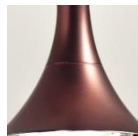

Product code composition

FAIRY / DRIVER INCLUDED

For optional drivers and dimming technology please refer to our website or contact our representatives

Type	Article	Colours	Finish	Source
US	FAIRY X	CS crystal	CR chrome	LED 6,6W - diffused beam 2700K
		AM amber		
		GR grey		
US	FAIRY X	CS crystal	BR matt bronze	LED 6,6W - diffused beam 2700K
		AM amber	NI matt nickel	
		GR grey		

DRY LOCATION CRI90 120VAC **LED** 490 lm 79 lm/W

example composition code | US | FAIRYX | CS | BR | LED

Available colors

CS
Crystal

AM
Amber

GR
Grey

CR
Chrome

AM
Matt amber