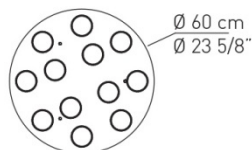

Product code composition

FAIRY / DRIVER INCLUDED

For optional drivers and dimming technology please refer to our website or contact our representatives

lb 31.97 ft³ 6.003

Type	Article	Colours	Finish	Source
US	FAIR 12	CS crystal	CR white + chrome	LED 12 x 6,2W - diffused beam 2700K
		AM amber		
		GR grey		
US	FAIR 12	CS crystal	BR white + matt bronze	LED 12 x 6,2W - diffused beam 2700K
		AM amber	NI white + matt nickel	
		GR grey		