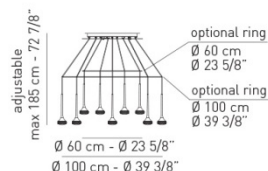

Product code composition

FAIRY / DRIVER INCLUDED

For optional drivers and dimming technology please refer to our website or contact our representatives

lb 31.97 ft³ 6.003

Type	Article	Colours	Finish	Source
US	FAIR 12	CS crystal	CR white + chrome	LED 12 x 6,2W - diffused beam 2700K
		AM amber		
		GR grey		
US	FAIR 12	CS crystal	BR white + matt bronze	LED 12 x 6,2W - diffused beam 2700K
		AM amber	NI white + matt nickel	
		GR grey		