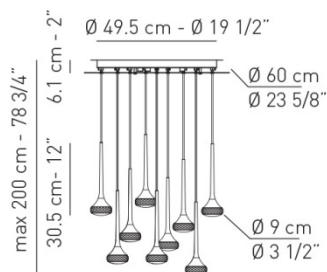

Product code composition

FAIRY / DRIVER INCLUDED

For optional drivers and dimming technology please refer to our website or contact our representatives

lb 31.97 ft³ 6.003

Type	Article	Colours	Finish	Source
US	FAIR 12	CS crystal	CR white + chrome	LED 12 x 6,2W - diffused beam 2700K
		AM amber		
		GR grey		
US	FAIR 12	CS crystal	BR white + matt bronze	LED 12 x 6,2W - diffused beam 2700K
		AM amber	NI white + matt nickel	
		GR grey		