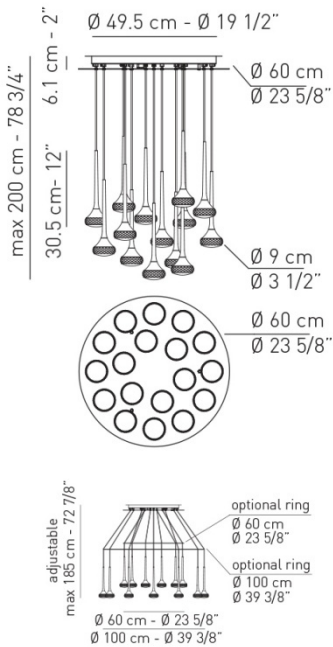

Product code composition

FAIRY / DRIVER INCLUDED

For optional drivers and dimming technology please refer to our website or contact our representatives

lb 44.31 ft³ 9.888

Type	Article	Colours	Finish	Source
US	FAIR 18	CS crystal	CR white + chrome	LED 18 x 6,2W - diffused beam 2700K
		AM amber		
		GR grey		
US	FAIR 18	CS crystal	BR white + matt bronze	LED 18 x 6,2W - diffused beam 2700K
		AM amber	NI white + matt nickel	
		GR grey		