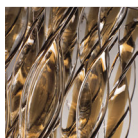

Available colors

CS
"Rigadin"
Crystal

BC
White

RS
Red

TA
Tea

CR
Chrome finish

OR
Gold leaf
finish

UPAVIP30_ _ _ _ E26