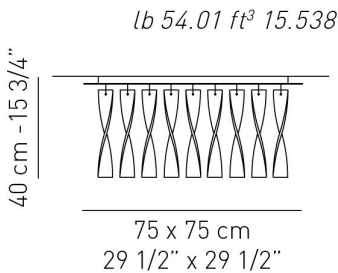

Typology: CEILING LAMP

Ratings

- E26 - Medium
- Installs over 4-inch octagonal J-Box (support independently)
- Power supply 120 V AC
- Switch mode: on-off
- Steel canopy

Product code composition

AVIR

Type	Article	Colours	Finish	Source
UP	AVI G 30	CS "rigadin" crystal	CR chrome	E26 [#] 4 x Max 17W LED or 4 x Max 26W fluo
		BC white		
		RS red		
		TA tea		
UP	AVI G 30	CS "rigadin" crystal	OR gold leaf	E26 [#] 4 x Max 17W LED or 4 x Max 26W fluo
		BC white		
		RS red		
		TA tea		