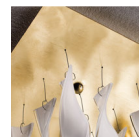

OR
Gold leaf
finish

UPAVIG30_ _ _ _ E26

CUSTOMER _____

NOTES _____

NOTICE:

Luminous flux (lm) and efficacy (lm/W) for all LED luminaires is estimated based on nominal ratings of the LED. Technical data could be subject to alteration without notice. Axo Light does not provide legal guarantee for the

425 Peachtree Hills Ave. NE #3 Atlanta, GA 30305
404.876.1064
sales@illumco.com