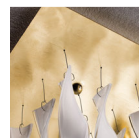

OR
Gold leaf
finish