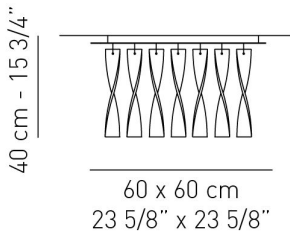

Product code composition

AVIR

Type	Article	Colours	Finish	Source
UP	AVI P 30	CS "rigadin" crystal	CR chrome	E26 [#] 4 x Max 17W LED or 4 x Max 26W fluo
		BC white		
		RS red		
		TA tea		
UP	AVI P 30	CS "rigadin" crystal	OR gold leaf	E26 [#] 4 x Max 17W LED or 4x Max 26W fluo
		BC white		
		RS red		
		TA tea		

lb 48.5 ft³ 11.654