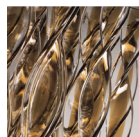

Available colors

CS
"Rigadin"
Crystal

BC
White

RS
Red

TA
Tea

CR
Chrome finish

OR
Gold leaf
finish

UPAVIG30_ _ _ _ E26