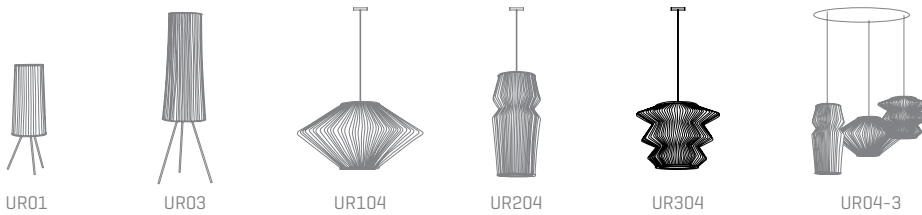

Ura Collection

MATERIAL FINISHES

LAMPSHADE

Painted stainless steel

One color to choose

Bottom diffuser

CANOPY AND CABLE

Steel gloss nickel-plated

Black or transparent cable

LIGHT SOURCE

100~277V- 60Hz

18,1W 3000K 1776lm built-in
upon request 2700K 1645lm

Dimming system: 0-10V

OTHER TECHNICAL DATA

PACKAGING

14,2x14,2x11,8in
4,4lb

ELECTRICAL FEATURES

CERTIFICATIONS