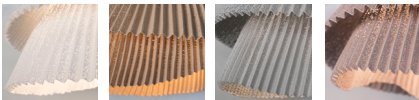

LAMPSHADE

Painted stainless steel | One color to choose

BL

BE

G

T

CUSTOM
COLOR

Steel gloss nickel-plated and stainless steel

CANOPY AND CABLE

Steel gloss nickel-plated and stainless steel

Transparent or black cable

Standard: 78,7in

Length customizable

RECOMMENDED BULBS

120V - 60Hz

 E26 LED- Max. 1x12 W

TEV104

MATERIALS & COMPONENTS

LAMPSHADE

Painted stainless steel | One color to choose

BL

BE

G

T

CUSTOM
COLOR

Steel gloss nickel-plated and stainless steel

CANOPY AND CABLE

Steel gloss nickel-plated and stainless steel

Transparent or black cable

Standard: 78,7in

Length customizable

LIGHT SOURCE BUILT IN