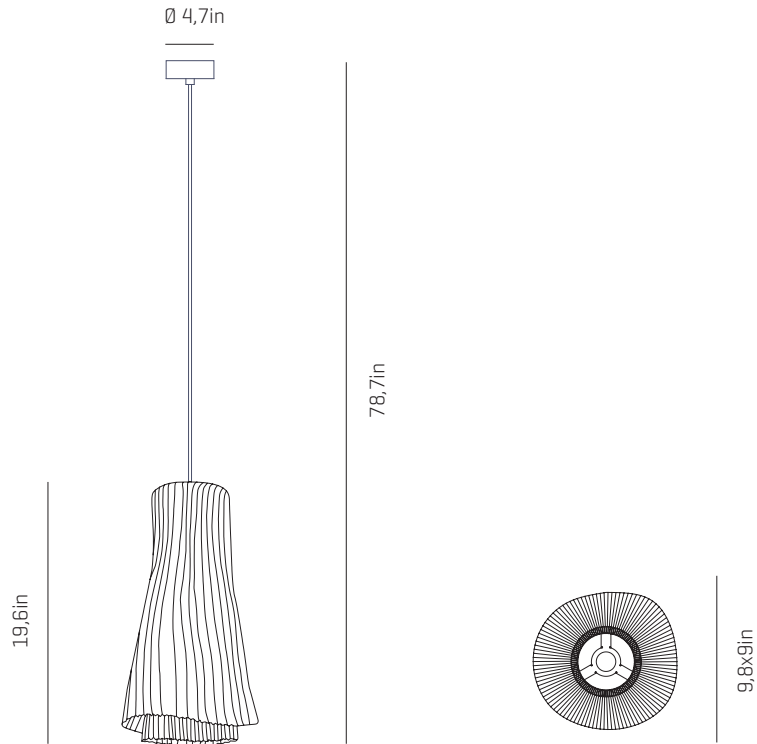

a

by arturo alvarez

tempo collection

USA & Canada

ref. TEAN04

TEAN04

TEVI04

MATERIALS & COMPONENTS

LAMPSHADE

Painted stainless steel | One color to choose

BL

BE

G

T

CUSTOM
COLOR

Steel gloss nickel-plated and stainless steel

CANOPY AND CABLE

Steel gloss nickel-plated and stainless steel

Transparent or black cable

Standard: 78,7in

Length customizable

RECOMMENDED BULBS

120V - 60Hz

E26 LED- Max. 1x12 W

OTHER DATA

NET WEIGHT

3,5lb

PACKAGING

26x 12,6x 9,1in

4lb

ELECTRICAL FEATURES

CERTIFICATIONS

425 Peachtree Hills Ave. NE #3 Atlanta, GA 30305
404.876.1064 sales@illumco.com