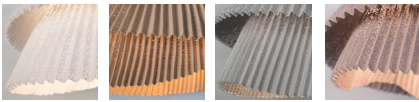

LAMPSHADE

Painted stainless steel | One color to choose

BL

BE

G

T

CUSTOM
COLOR

Steel gloss nickel-plated and stainless steel

CANOPY AND CABLE

Steel gloss nickel-plated and stainless steel

Transparent or black cable

Standard: 78,7in

Length customizable

RECOMMENDED BULBS

120V - 60Hz

 E26 LED- Max. 1x12 W

TEV104

MATERIALS & COMPONENTS

LAMPSHADE

Painted stainless steel | One color to choose

BL

BE

G

T