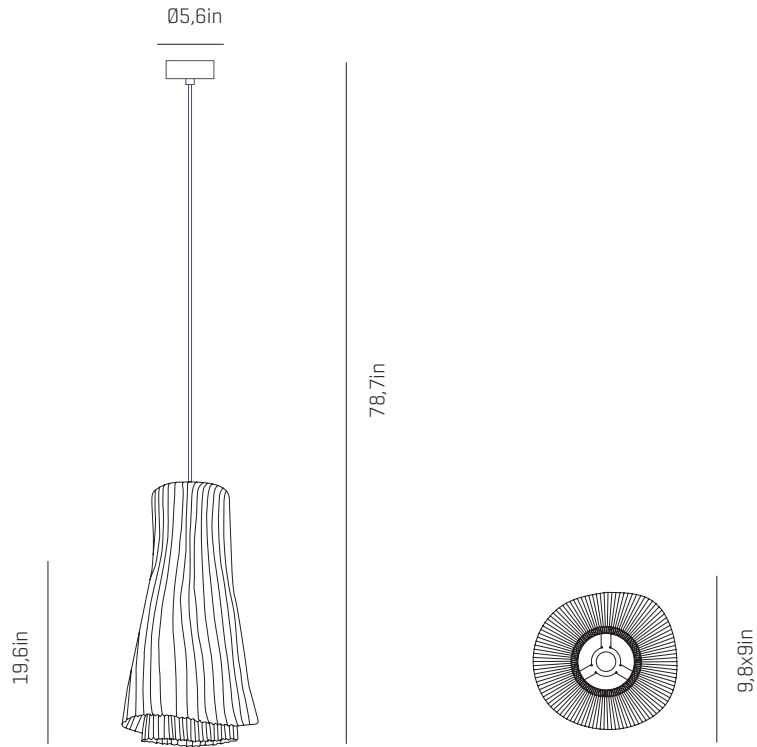

a

by arturo alvarez

tempo collection

LED

USA & Canada

ref. TEAN04-LD

TEAN04

TEV104

MATERIALS & COMPONENTS

LAMPSHADE

Painted stainless steel | One color to choose

BL

BE

G

T

CUSTOM
COLOR

Steel gloss nickel-plated and stainless steel

CANOPY AND CABLE

Steel gloss nickel-plated and stainless steel

Transparent or black cable

Standard: 78,7in

Length customizable

LIGHT SOURCE BUILT IN

100~277V - 60Hz

18,1W 3000K 1776lm built-in
upon request 2700K 1645lm

Dimming system: 0-10V
upon request PHASE CONTROL (only 120V)

OTHER DATA

NET WEIGHT

4,6lb

PACKAGING

26x 12,6x 9,1in

5,5lb

ELECTRICAL FEATURES

CERTIFICATIONS

425 Peachtree Hills Ave. NE #3 Atlanta, GA 30305
404.876.1064 sales@illumco.com