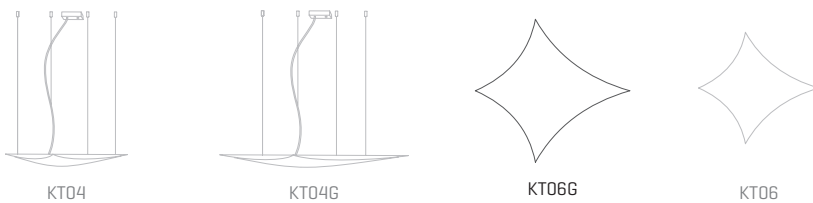

Kite Collection

MATERIAL FINISHES

LAMPSHADE

SIMETECH® by arturo alvarez

One color to choose

SUPPORT

Stainless steel

MOUNTING OPTIONS

Wall sconce & Ceiling flush mount

LIGHT SOURCE BUILT IN

100~277V - 60Hz

□□□□ 48W 3000K 7560lm built-in

upon request 2700K 7272lm

Dimming system: 0-10V

upon request PHASE CONTROL (only 120V)

OTHER TECHNICAL DATA

NET WEIGHT

7,5kg | 16,5lb

PACKAGING

40,1x40,1x4,7in

24,2lb

ELECTRICAL FEATURES

CERTIFICATIONS