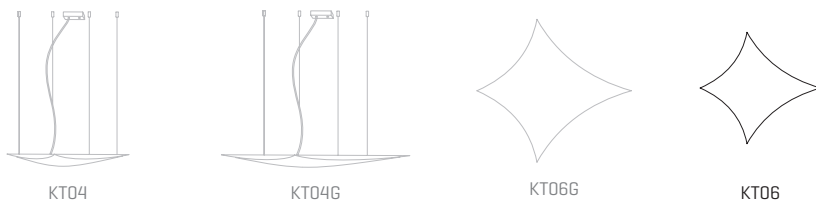

Kite Collection

MATERIAL FINISHES

LAMPSHADE

SIMETECH® by arturo alvarez

One color to choose

Inside diffuser

SUPPORT

Stainless steel

MOUNTING OPTIONS

Wall sconce
& Ceiling flush mount

LIGHT SOURCE BUILT IN

100~277V - 60Hz

□□□□ 24W 3000K 3780lm built-in

upon request 2700K 3636lm

Dimming system: 0-10V
upon request PHASE CONTROL (only 120V)

OTHER TECHNICAL DATA

NET WEIGHT

18,7lb

PACKAGING

28x28x5,9in

19,9lb

ELECTRICAL FEATURES

CERTIFICATIONS