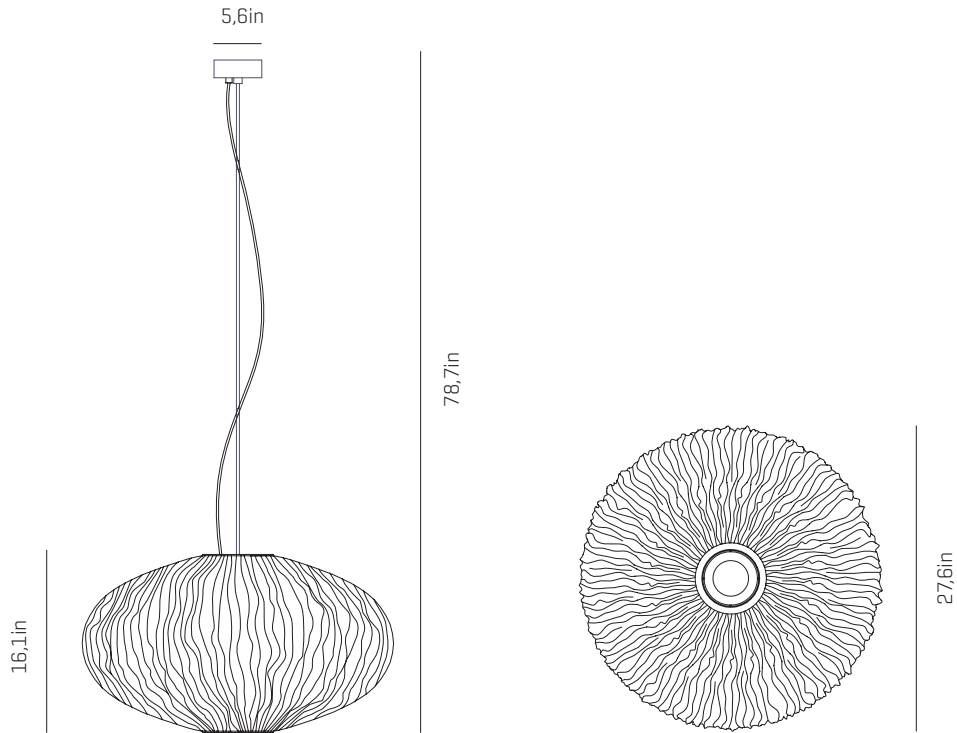

a

by arturo alvarez

coral collection

LED

USA & Canada

ref. COAU04G-LD

MATERIALS & COMPONENTS

LAMPSHADE

Steel gloss nickel-plated and stainless steel

Transparent or black cable

Standard: 78,7in

Length customizable

LIGHT SOURCE BUILT IN

120V - 60Hz

36,7W 3000K 4086lm built-in
upon request 2700K 3938lm

Dimming system: 0-10V

Transparent or black cable
Standard: 78,7in
Length customizable

RECOMMENDED BULBS

120V - 60Hz

 E26 LED- Max. 4x12 W

OTHER DATA

NET WEIGHT

9,9lb

PACKAGING