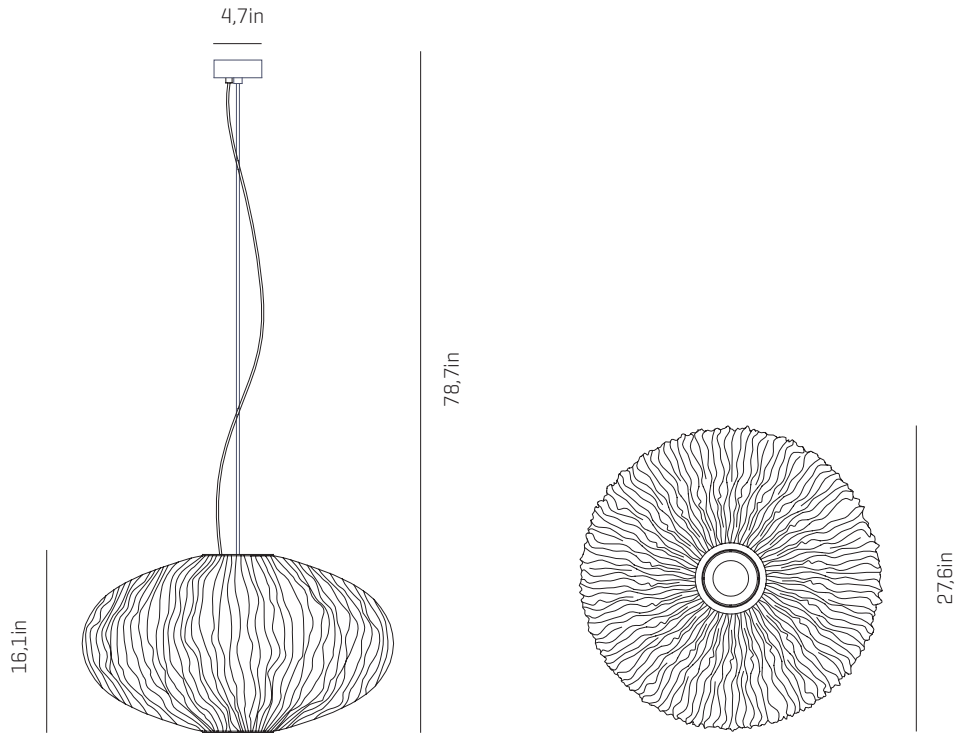

a

by arturo alvarez

coral collection