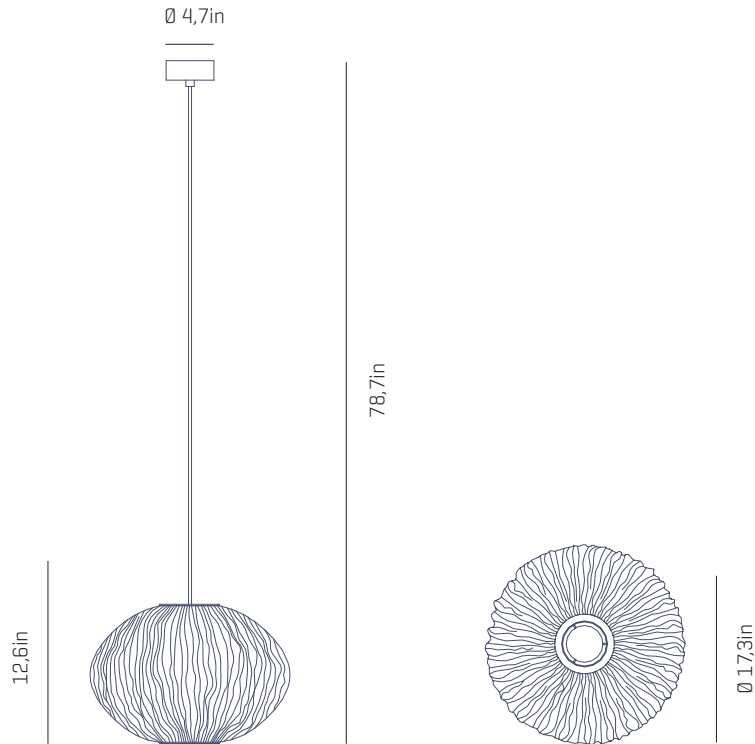

T

CUSTOM
COLOR

Steel gloss nickel-plated and stainless steel

CANOPY AND CABLE

Steel gloss nickel-plated and stainless steel

Transparent or black cable

Standard: 78,7in

Length customizable

17,3x 17,3x 15,7in

6,9lb

ELECTRICAL FEATURES

CERTIFICATIONS

425 Peachtree Hills Ave. NE #3 Atlanta, GA 30305
404.876.1064 sales@illumco.com

a

by arturo alvarez

coral collection