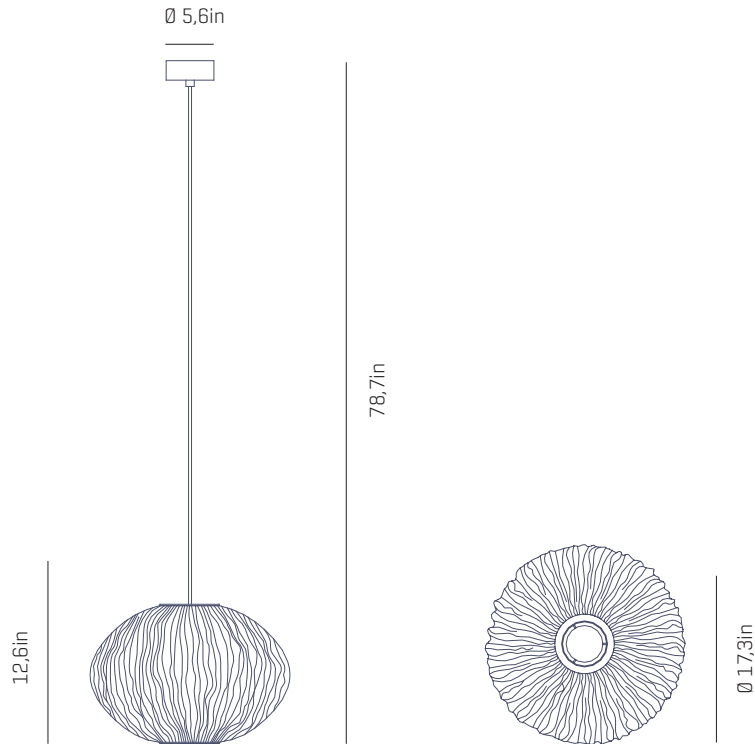

Transparent or black cable
Standard: 78,7in
Length customizable

RECOMMENDED BULBS

120V - 60Hz

 E26 LED- Max. 4x12 W

OTHER DATA

NET WEIGHT

9,9lb

PACKAGING

28x 28x 16,5in

15,9lb

ELECTRICAL FEATURES

CERTIFICATIONS

a

by arturo alvarez

coral collection

LED

T

CUSTOM
COLOR

Steel gloss nickel-plated and stainless steel

CANOPY AND CABLE

Steel gloss nickel-plated and stainless steel

Transparent or black cable

Standard: 78,7in

Length customizable