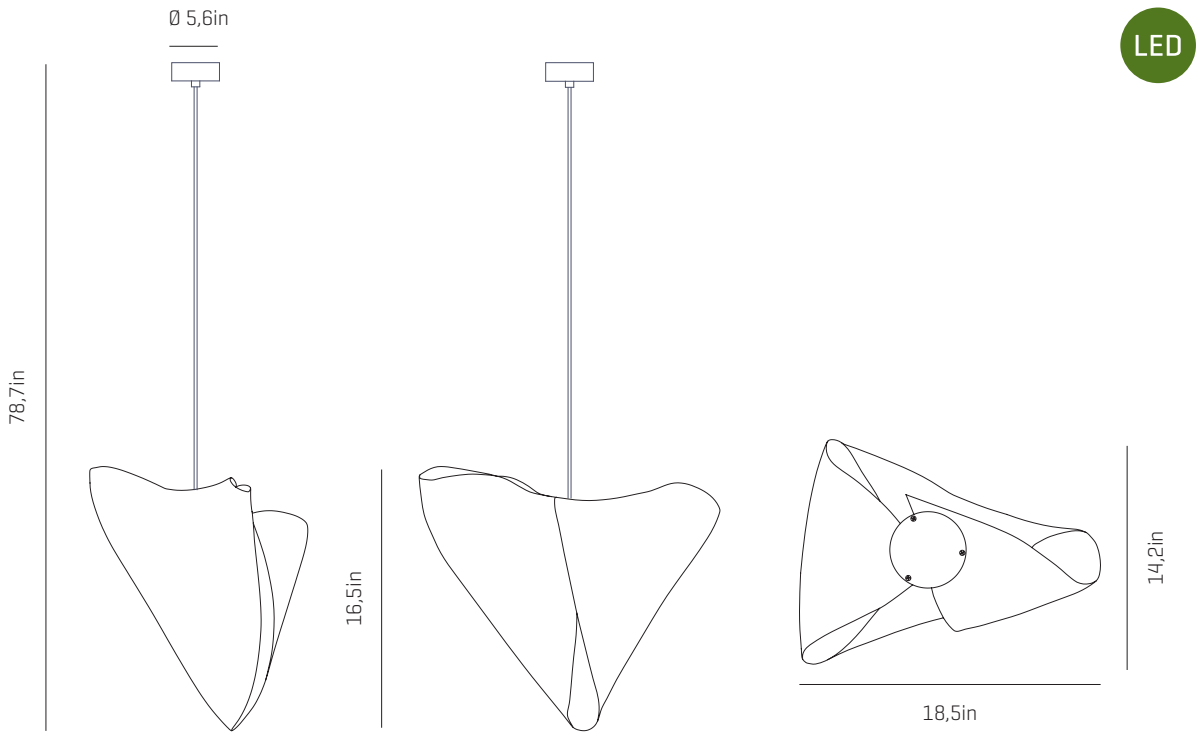

T

CUSTOM
COLOR

Steel gloss nickel-plated and stainless steel

CANOPY AND CABLE

Steel gloss nickel-plated and stainless steel

Transparent or black cable

Standard: 78,7in

Length customizable

RECOMMENDED BULBS

120V - 60Hz

 E26 LED- Max. 1x12 W

OTHER DATA

NET WEIGHT

2,4lb

PACKAGING

17,3x 17,3x 15,7in

5,3lb

ELECTRICAL FEATURES

CERTIFICATIONS

425 Peachtree Hills Ave. NE #3 Atlanta, GA 30305
404.876.1064 sales@illumco.com

a

by arturo alvarez

ballet collection

USA & Canada

CUSTOM
COLOR

Steel gloss nickel-plated and stainless steel

CANOPY AND CABLE

Steel gloss nickel-plated and stainless steel

Transparent or black cable

Standard: 78,7in

Length customizable

LIGHT SOURCE BUILT IN