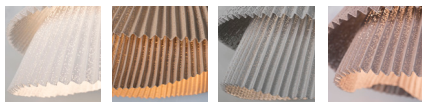

T

CUSTOM
COLOR

Steel gloss nickel-plated and stainless steel

CANOPY AND CABLE

Steel gloss nickel-plated and stainless steel

Transparent or black cable

Standard: 78,7in

Length customizable

ref. BALA04-LD

MATERIALS & COMPONENTS

LAMPSHADE

Painted stainless steel | One color to choose

BL

BE

G

T