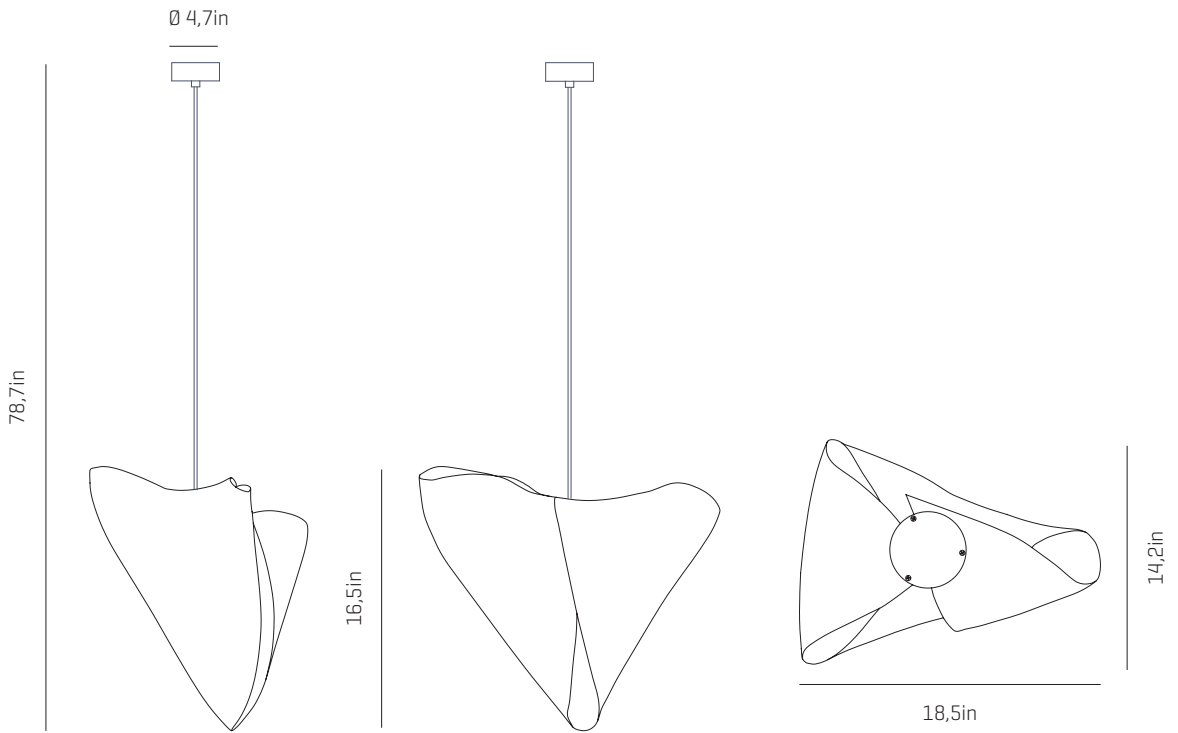

a

by arturo alvarez

ballet collection

USA & Canada

ref. BALA04

BAPI04

BARE04

BALA04

T

CUSTOM
COLOR

Steel gloss nickel-plated and stainless steel

CANOPY AND CABLE

Steel gloss nickel-plated and stainless steel

Transparent or black cable

Standard: 78,7in

Length customizable

RECOMMENDED BULBS

120V - 60Hz

 E26 LED- Max. 1x12 W

OTHER DATA

NET WEIGHT

2,4lb

PACKAGING

17,3x 17,3x 15,7in

CUSTOM
COLOR

Steel gloss nickel-plated and stainless steel

CANOPY AND CABLE

Steel gloss nickel-plated and stainless steel

Transparent or black cable

Standard: 78,7in

Length customizable

LIGHT SOURCE BUILT IN