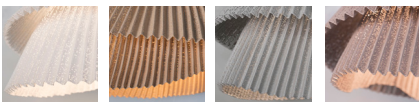

BA04-3

BA06

MATERIALS & COMPONENTS

LAMPSHADE

Painted stainless steel | One color to choose

BL

BE

G

T

CUSTOM
COLOR

Steel gloss nickel-plated and stainless steel

CANOPY AND CABLE

Steel gloss nickel-plated and stainless steel

Transparent or black cable

Standard: 78,7in

Length customizable

CUSTOM
COLOR

Steel gloss nickel-plated and stainless steel

CANOPY AND CABLE

Steel gloss nickel-plated and stainless steel

Transparent or black cable

Standard: 78,7in

Length customizable

LIGHT SOURCE BUILT IN