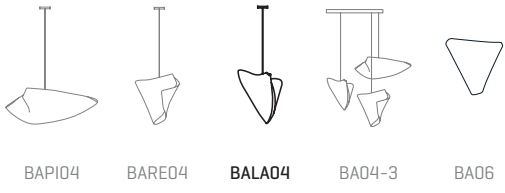

a

by arturo alvarez

ballet collection

USA & Canada

ref. BALA04

BAPI04

BARE04

BALA04

BA04-3

BA06

MATERIALS & COMPONENTS

LAMPSHADE

Painted stainless steel | One color to choose

BL

BE

G

T

CUSTOM
COLOR

Steel gloss nickel-plated and stainless steel

CANOPY AND CABLE

Steel gloss nickel-plated and stainless steel

Transparent or black cable

Standard: 78,7in

Length customizable

CUSTOM
COLOR

Steel gloss nickel-plated and stainless steel

CANOPY AND CABLE

Steel gloss nickel-plated and stainless steel

Transparent or black cable

Standard: 78,7in

Length customizable

LIGHT SOURCE BUILT IN