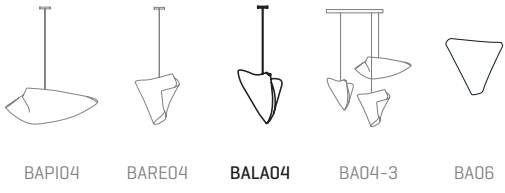

MATERIALS & COMPONENTS

LAMPSHADE

Painted stainless steel | One color to choose