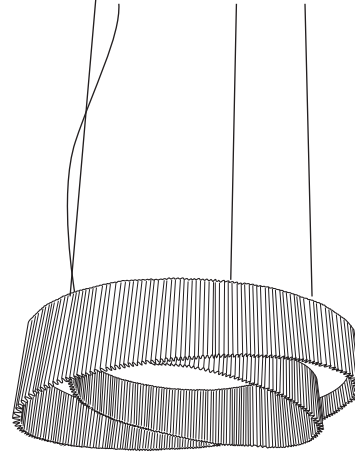

a

emotional light

anel collection

7.8in

Ø 13.8in

Ø 23.6in

USA & Canada

ref. AN04

AN04

AN05

MATERIALS & COMPONENTS

LAMPSHADE

Painted stainless steel | One color

BL

CUSTOM
COLOR

Steel painted in white

CANOPY AND CABLE

Steel painted in white

White or black cable

Standard: 200cm | 78,7in
Lenght/largo customizable

LIGHT SOURCE BUILT IN

120V - 60Hz

 STRIP 30W 2700K 3540lm built-in
Not dimmable

OTHER DATA