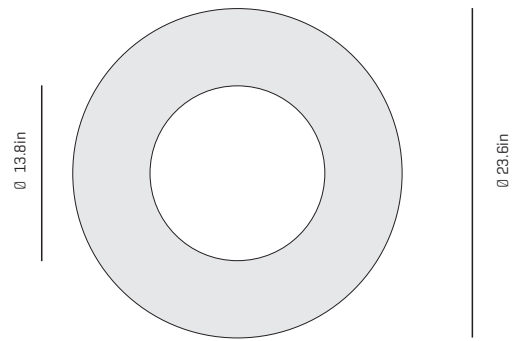

a

emotional light

anel collection

7.8in

Ø 13.8in

Ø 23.6in

USA & Canada

ref. AN04

CANOPY AND CABLE

Steel painted in white

White or black cable

Standard: 200cm | 78,7in
Lenght/largo customizable

LIGHT SOURCE BUILT IN

120V - 60Hz

 STRIP 30W 2700K 3540lm built-in
Not dimmable

OTHER DATA