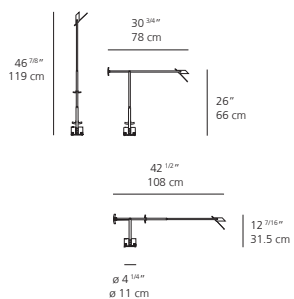

TIZIO LED table

EMISSION
direct

LIGHT SOURCE
LED/8W

DIMMING FEATURE
touch dimmer located on base

DIMENSIONS

FINISH

■ black

TIZIO table

TIZIO MICRO table

EMISSION
direct

LIGHT SOURCE
HAL
max 20W G4

DIMMING FEATURE
2-intensity on/off switch

DIMENSIONS

FINISH
■ black

TIZIO 35 table

EMISSION
direct

DIMENSIONS

FINISH
■ black