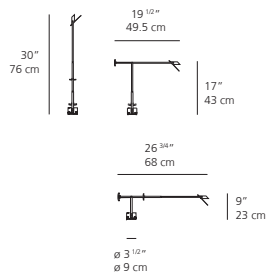

TIZIO MICRO table

EMISSION
direct

LIGHT SOURCE
HAL
max 20W G4

DIMMING FEATURE
2-intensity on/off switch

DIMENSIONS

FINISH
■ black

TIZIO 35 table

EMISSION
direct

DIMENSIONS

FINISH
■ black