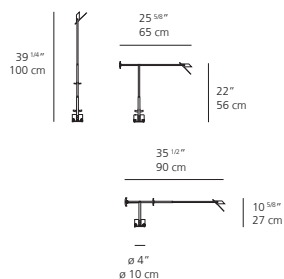

DIMENSIONS