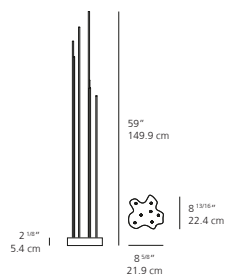

REEDS floor

EMISSION
diffused

LIGHT SOURCE
LED
9W 3000K >80 CRI

DIMMING FEATURE
on/off switch on cord

DIMENSIONS

FINISH

transparent

CERTIFICATIONS