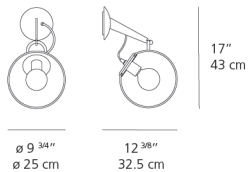

Lamp type	LED-T
Lamp	max 100W E26/G38
Lamp Included	No
Control type	Dimmable 2-Wire
Input Voltage	120V
Power consumption	N/A
Ballast	N/A

Colors & Finishes

Clear (Diffuser)

Gold (Support)

Materials

- Diffuser in transparent handblown glass

Features & Accessories

Dimensions

Packaging

1 Box

1 x 14-1/4" x 20-3/16" x 17" / 8.6 lbs - 36 cm x 51 cm x 43 cm / 3.9 kg

Light distribution

Diffused

Luminaire weight

5.73 lbs / 2.6 kg

Warranty

Miconos wall Chrome

A020108

SPECIFICATIONS

Design By

Ernesto Gismondi

Collection

Materials

- Diffuser in transparent handblown glass

Features & Accessories

Dimensions

Packaging

1 Box

1 x 14-1/4" x 20-3/16" x 17" / 8.6 lbs - 36 cm x 51 cm x 43 cm / 3.9 kg

Light distribution