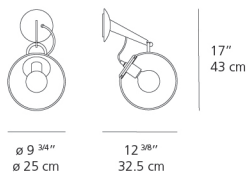

Features & Accessories

Dimensions

Packaging

1 Box

1 x 14-1/4" x 20-3/16" x 17" / 8.6 lbs - 36 cm x 51 cm x 43 cm / 3.9 kg

Light distribution

Diffused

Luminaire weight

5.73 lbs / 2.6 kg

Warranty

Miconos wall Chrome

A020108

SPECIFICATIONS

Design By

Ernesto Gismondi

Collection

Design

Specifications

Lamp type	LED-T
Lamp	max 100W E26/G38
Lamp Included	No
Control type	Dimmable 2-Wire
Input Voltage	120V
Power consumption	N/A
Ballast	N/A

Colors & Finishes

- Clear (Diffuser)
- Chrome (Support)

Materials

- Diffuser in transparent handblown glass

Features & Accessories

Dimensions

Packaging

1 Box

1 x 14-1/4" x 20-3/16" x 17" / 8.6 lbs - 36 cm x 51 cm x 43 cm / 3.9 kg

Light distribution