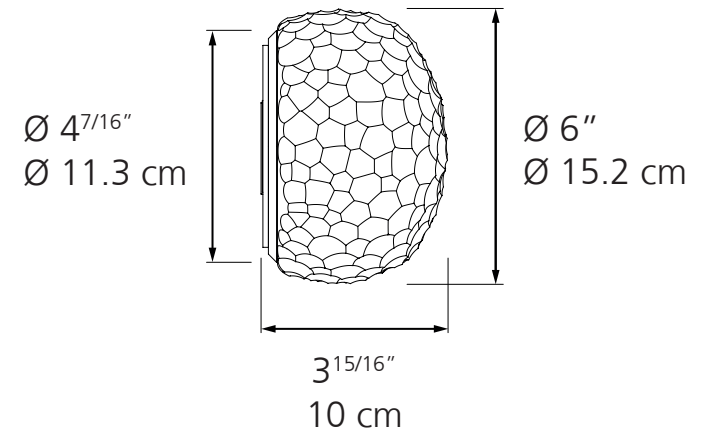

Meteorite Mini Wall/Ceiling

EMISSION	Diffused
LIGHT SOURCE	7W C.O.B
DIMMING FEATURE	Dimmable 2-wire
CCT	3000K
CRI	90
DELIVERED LUMENS	285lm
FINISH	○ White
CERTIFICATIONS	ADA IP20