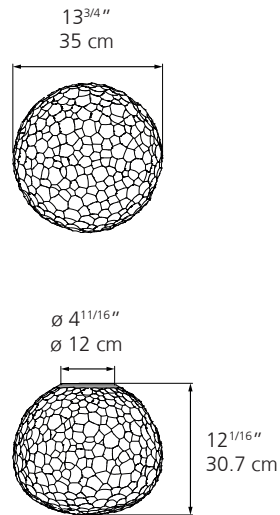

Meteorite Wall/Ceiling

METEORITE 15

METEORITE 35

METEORITE 48

METEORITE 15

METEORITE 35

	METEORITE 15	METEORITE 35
EMISSION	Diffused	Diffused
LIGHT SOURCE	LED Bulb (non integrated) Max 4W E12/G16.5	LED, HAL Max 100W E26/A19
DIMMING FEATURE	Dimmable	Dimmable
FINISH	○ White	○ White
CERTIFICATIONS	c.UL.us listed, IP20	c.UL.us listed, IP20

METEORITE

METEORITE 48

EMISSION	Diffused
LIGHT SOURCE	LED, HAL Max 100W E26/A19
DIMMING FEATURE	Dimmable
FINISH	○ White
CERTIFICATIONS	c.UL.us listed, IP20

Meteorite Mini Wall/Ceiling

EMISSION	Diffused
LIGHT SOURCE	7W C.O.B
DIMMING FEATURE	Dimmable 2-wire
CCT	3000K
CRI	90
DELIVERED LUMENS	285lm
FINISH	○ White
CERTIFICATIONS	ADA IP20