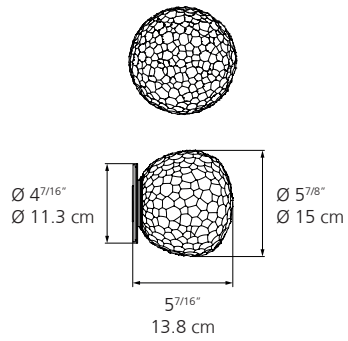

Meteorite Wall/Ceiling

METEORITE 15

METEORITE 35

METEORITE 48

METEORITE 15

METEORITE 35

	METEORITE 15	METEORITE 35
EMISSION	Diffused	Diffused
LIGHT SOURCE	LED Bulb (non integrated) Max 4W E12/G16.5	LED, HAL Max 100W E26/A19
DIMMING FEATURE	Dimmable	Dimmable
FINISH	○ White	○ White
CERTIFICATIONS	c.UL.us listed, IP20	c.UL.us listed, IP20

METEORITE

METEORITE 48

EMISSION	Diffused
LIGHT SOURCE	LED, HAL Max 100W E26/A19
DIMMING FEATURE	Dimmable
FINISH	○ White
CERTIFICATIONS	c.UL.us listed, IP20

Meteorite Mini Wall/Ceiling

EMISSION	Diffused
LIGHT SOURCE	7W C.O.B
DIMMING FEATURE	Dimmable 2-wire
CCT	3000K
CRI	90
DELIVERED LUMENS	285lm
FINISH	○ White
CERTIFICATIONS	ADA IP20