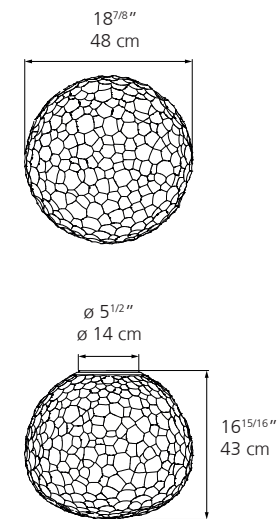

Meteorite Wall/Ceiling

METEORITE 15

METEORITE 35

METEORITE 48

METEORITE 15

METEORITE 35

	METEORITE 15	METEORITE 35
EMISSION	Diffused	Diffused
LIGHT SOURCE	LED Bulb (non integrated) Max 4W E12/G16.5	LED, HAL Max 100W E26/A19
DIMMING FEATURE	Dimmable	Dimmable
FINISH	○ White	○ White
CERTIFICATIONS	c.UL.us listed, IP20	c.UL.us listed, IP20

METEORITE

METEORITE 48

EMISSION	Diffused
LIGHT SOURCE	LED, HAL Max 100W E26/A19
DIMMING FEATURE	Dimmable
FINISH	○ White
CERTIFICATIONS	c.UL.us listed, IP20

Meteorite Mini Wall/Ceiling

EMISSION	Diffused
LIGHT SOURCE	7W C.O.B
DIMMING FEATURE	Dimmable 2-wire
CCT	3000K
CRI	90
DELIVERED LUMENS	285lm
FINISH	○ White
CERTIFICATIONS	ADA IP20