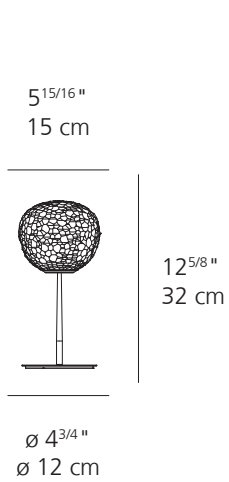

Meteorite Table

METEORITE 15

5 7/8"
15 cm

5 7/16"
13.8 cm

∅ 2 3/8"
∅ 6 cm

METEORITE 35

13 3/4"
35 cm

12 1/16"
30.7 cm

∅ 4 11/16"
∅ 12 cm

METEORITE 48

18 7/8"
48 cm

16 15/16"
43 cm

∅ 5 1/2"
∅ 14 cm

METEORITE 15

METEORITE 35

EMISSION	Diffused	Diffused
LIGHT SOURCE	LED Bulb (non integrated) Max 4W E12/G16.5	LED, CFL, INC Max 100W E26/A19
DIMMING FEATURE	On/Off switch on cord	Dimmer on cord
FINISH	○ White	○ White
CERTIFICATIONS	c.UL.us listed, IP20	IP20

METEORITE

METEORITE 48

EMISSION	Diffused
LIGHT SOURCE	LED, CFL, INC Max 100W E26/A19
DIMMING FEATURE	Dimmer on cord
FINISH	○ White
CERTIFICATIONS	IP20

16

Meteorite with stem Table

**METEORITE WITH
STEM 15**

**METEORITE WITH
STEM 35**

	METEORITE WITH STEM 15	METEORITE WITH STEM 35
EMISSION	Diffused	Diffused
LIGHT SOURCE	LED Bulb (non integrated) Max 4W E12/G16.5	LED, CFL, INC Max 100W E26/A19
DIMMING FEATURE	On/Off switch on cord	Dimmer on cord
FINISH	○ White	○ White
CERTIFICATIONS	IP20	IP20