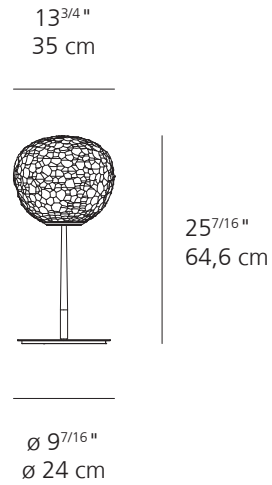

Meteorite Table

METEORITE 15

5 7/8"
15 cm

5 7/16"
13.8 cm

∅ 2 3/8"
∅ 6 cm

METEORITE 35

13 3/4"
35 cm

12 1/16"
30.7 cm

∅ 4 11/16"
∅ 12 cm

METEORITE 48

18 7/8"
48 cm

16 15/16"
43 cm

∅ 5 1/2"
∅ 14 cm

METEORITE 15

METEORITE 35

EMISSION	Diffused	Diffused
LIGHT SOURCE	LED Bulb (non integrated) Max 4W E12/G16.5	LED, CFL, INC Max 100W E26/A19
DIMMING FEATURE	On/Off switch on cord	Dimmer on cord
FINISH	○ White	○ White
CERTIFICATIONS	c.UL.us listed, IP20	IP20

METEORITE

METEORITE 48

EMISSION	Diffused
LIGHT SOURCE	LED, CFL, INC Max 100W E26/A19
DIMMING FEATURE	Dimmer on cord
FINISH	○ White
CERTIFICATIONS	IP20

16

Meteorite with stem Table

**METEORITE WITH
STEM 15**

**METEORITE WITH
STEM 35**

	METEORITE WITH STEM 15	METEORITE WITH STEM 35
EMISSION	Diffused	Diffused
LIGHT SOURCE	LED Bulb (non integrated) Max 4W E12/G16.5	LED, CFL, INC Max 100W E26/A19
DIMMING FEATURE	On/Off switch on cord	Dimmer on cord
FINISH	○ White	○ White
CERTIFICATIONS	IP20	IP20