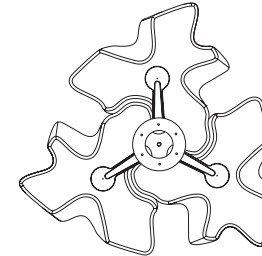

Logico Triple Nested Ceiling

Technical data

8 1/4"
21 cm

10 3/8"
26 cm

13 3/4"
35 cm

13"
33 cm

17 3/4"
45 cm

26"
66 cm

LOGICO MICRO

LOGICO MINI

LOGICO

EMISSION	Diffused	Diffused	Diffused
LIGHT SOURCE	LED, INC Max 3x60W E12/G16.5	LED, INC Max 3x100W E26/A19	LED, INC Max 3x150W E26/A19
DIMMING FEATURE	Dimmable 2-Wire	Dimmable 2-Wire	Dimmable 2-Wire
DIFFUSER	○ Milky white	○ Milky white	○ Milky white ● Tobacco ^{New} ● Grey smoke ^{New}
CERTIFICATIONS	c.UL.us listed, IP20	c.UL.us listed, IP20	c.UL.us listed, IP20