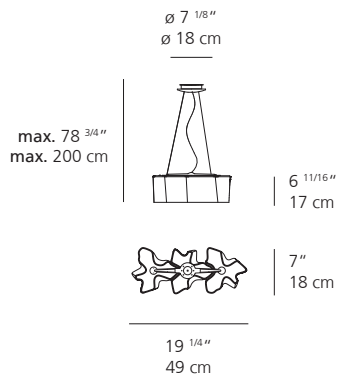

Logico Triple Linear Suspension

Technical data

LOGICO MICRO

LOGICO MINI

LOGICO

	LOGICO MICRO	LOGICO MINI	LOGICO
EMISSION	Diffused	Diffused	Diffused
LIGHT SOURCE	LED, CFL, INC Max 3x60W E12/G16.5	LED, INC Max 3x100W E26/A19	LED, INC Max 3x100W E26/A19
DIMMING FEATURE	Dimmable 2-Wire	Dimmable 2-Wire	Dimmable 2-Wire
DIFFUSER	○ Milky white	○ Milky white ● Tobacco ^{New} ● Grey smoke ^{New}	○ Milky white ● Tobacco ^{New} ● Grey smoke ^{New}
CERTIFICATIONS	c.UL.us listed, IP20	c.UL.us listed, IP20	c.UL.us listed, IP20
EXTENDED VERSION	X	X	X