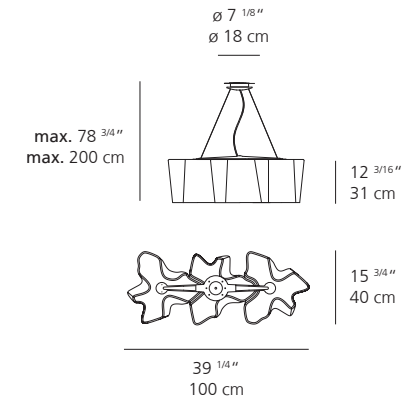

Logico Triple Linear Suspension

Technical data

LOGICO MICRO

LOGICO MINI

LOGICO

	LOGICO MICRO	LOGICO MINI	LOGICO
EMISSION	Diffused	Diffused	Diffused
LIGHT SOURCE	LED, CFL, INC Max 3x60W E12/G16.5	LED, INC Max 3x100W E26/A19	LED, INC Max 3x100W E26/A19
DIMMING FEATURE	Dimmable 2-Wire	Dimmable 2-Wire	Dimmable 2-Wire
DIFFUSER	○ Milky white	○ Milky white ● Tobacco ^{New} ● Grey smoke ^{New}	○ Milky white ● Tobacco ^{New} ● Grey smoke ^{New}
CERTIFICATIONS	c.UL.us listed, IP20	c.UL.us listed, IP20	c.UL.us listed, IP20
EXTENDED VERSION	X	X	X