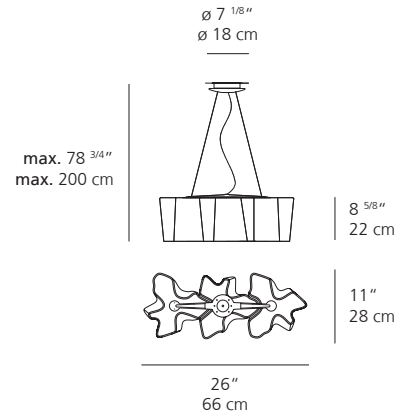

Logico Triple Linear Suspension

Technical data

LOGICO MICRO

LOGICO MINI

LOGICO

	LOGICO MICRO	LOGICO MINI	LOGICO
EMISSION	Diffused	Diffused	Diffused
LIGHT SOURCE	LED, CFL, INC Max 3x60W E12/G16.5	LED, INC Max 3x100W E26/A19	LED, INC Max 3x100W E26/A19
DIMMING FEATURE	Dimmable 2-Wire	Dimmable 2-Wire	Dimmable 2-Wire
DIFFUSER	○ Milky white	○ Milky white ● Tobacco ^{New} ● Grey smoke ^{New}	○ Milky white ● Tobacco ^{New} ● Grey smoke ^{New}
CERTIFICATIONS	c.UL.us listed, IP20	c.UL.us listed, IP20	c.UL.us listed, IP20
EXTENDED VERSION	X	X	X