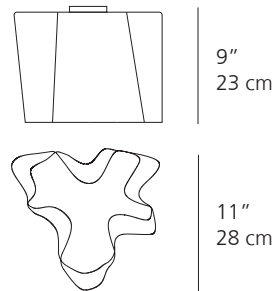

Logico Single Ceiling

Technical data

LOGICO NANO

LOGICO MICRO

LOGICO MINI

LOGICO

	LOGICO NANO	LOGICO MICRO	LOGICO MINI	LOGICO
EMISSION	Diffused	Diffused	Diffused	Diffused
LIGHT SOURCE	LED, INC Max 60W E12/G16.5	LED, INC Max 60W E12/G16.5	LED, INC Max 100W E26/A19	LED, INC Max 150W E26/A19
DIMMING FEATURE	Dimmable 2-Wire	Dimmable 2-Wire	Dimmable 2-Wire	Dimmable 2-Wire
DIFFUSER	○ Milky white	○ Milky white	○ Milky white ● Tobacco ^{New} ● Grey smoke ^{New}	○ Milky white ● Tobacco ^{New} ● Grey smoke ^{New}
CERTIFICATIONS	c.UL.us listed, IP20	c.UL.us listed, IP20	c.UL.us listed, IP20	c.UL.us listed, IP20