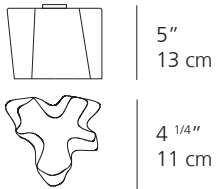

Logico Single Ceiling

Technical data

LOGICO NANO

LOGICO MICRO

LOGICO MINI

LOGICO

	LOGICO NANO	LOGICO MICRO	LOGICO MINI	LOGICO
EMISSION	Diffused	Diffused	Diffused	Diffused
LIGHT SOURCE	LED, INC Max 60W E12/G16.5	LED, INC Max 60W E12/G16.5	LED, INC Max 100W E26/A19	LED, INC Max 150W E26/A19
DIMMING FEATURE	Dimmable 2-Wire	Dimmable 2-Wire	Dimmable 2-Wire	Dimmable 2-Wire
DIFFUSER	○ Milky white	○ Milky white	○ Milky white ● Tobacco ^{New} ● Grey smoke ^{New}	○ Milky white ● Tobacco ^{New} ● Grey smoke ^{New}
CERTIFICATIONS	c.UL.us listed, IP20	c.UL.us listed, IP20	c.UL.us listed, IP20	c.UL.us listed, IP20