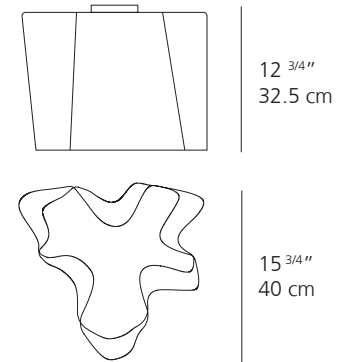

Logico Single Ceiling

Technical data

LOGICO NANO

LOGICO MICRO

LOGICO MINI

LOGICO

	LOGICO NANO	LOGICO MICRO	LOGICO MINI	LOGICO
EMISSION	Diffused	Diffused	Diffused	Diffused
LIGHT SOURCE	LED, INC Max 60W E12/G16.5	LED, INC Max 60W E12/G16.5	LED, INC Max 100W E26/A19	LED, INC Max 150W E26/A19
DIMMING FEATURE	Dimmable 2-Wire	Dimmable 2-Wire	Dimmable 2-Wire	Dimmable 2-Wire
DIFFUSER	○ Milky white	○ Milky white	○ Milky white ● Tobacco ^{New} ● Grey smoke ^{New}	○ Milky white ● Tobacco ^{New} ● Grey smoke ^{New}
CERTIFICATIONS	c.UL.us listed, IP20	c.UL.us listed, IP20	c.UL.us listed, IP20	c.UL.us listed, IP20