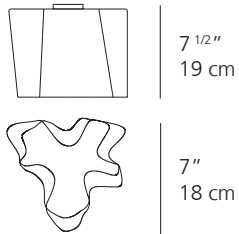

Logico Single Ceiling

Technical data

LOGICO NANO

LOGICO MICRO

LOGICO MINI

LOGICO

	LOGICO NANO	LOGICO MICRO	LOGICO MINI	LOGICO
EMISSION	Diffused	Diffused	Diffused	Diffused
LIGHT SOURCE	LED, INC Max 60W E12/G16.5	LED, INC Max 60W E12/G16.5	LED, INC Max 100W E26/A19	LED, INC Max 150W E26/A19
DIMMING FEATURE	Dimmable 2-Wire	Dimmable 2-Wire	Dimmable 2-Wire	Dimmable 2-Wire
DIFFUSER	○ Milky white	○ Milky white	○ Milky white ● Tobacco ^{New} ● Grey smoke ^{New}	○ Milky white ● Tobacco ^{New} ● Grey smoke ^{New}
CERTIFICATIONS	c.UL.us listed, IP20	c.UL.us listed, IP20	c.UL.us listed, IP20	c.UL.us listed, IP20