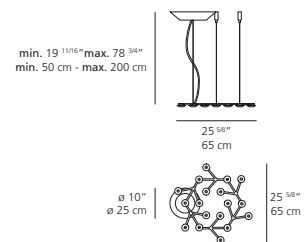

DIMENSIONS

FINISH

white

CERTIFICATIONS

c.UL.us listed

LED NET LINE suspension

LED NET LINE 66 suspension

EMISSION