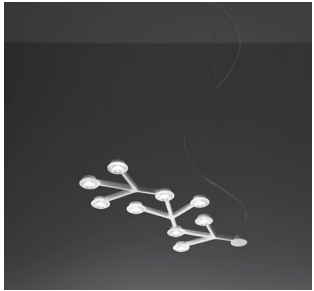

LED NET LINE suspension

LED NET LINE 66 suspension

EMISSION

direct

LIGHT SOURCE

LED
21W 3000K >80CRI

DIMMING FEATURE

dimnable