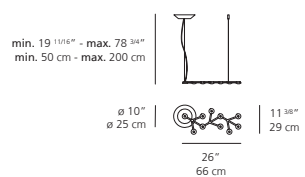

direct

LIGHT SOURCE

LED
21W 3000K >80CRI

DIMMING FEATURE

dimnable

DIMENSIONS

FINISH

white