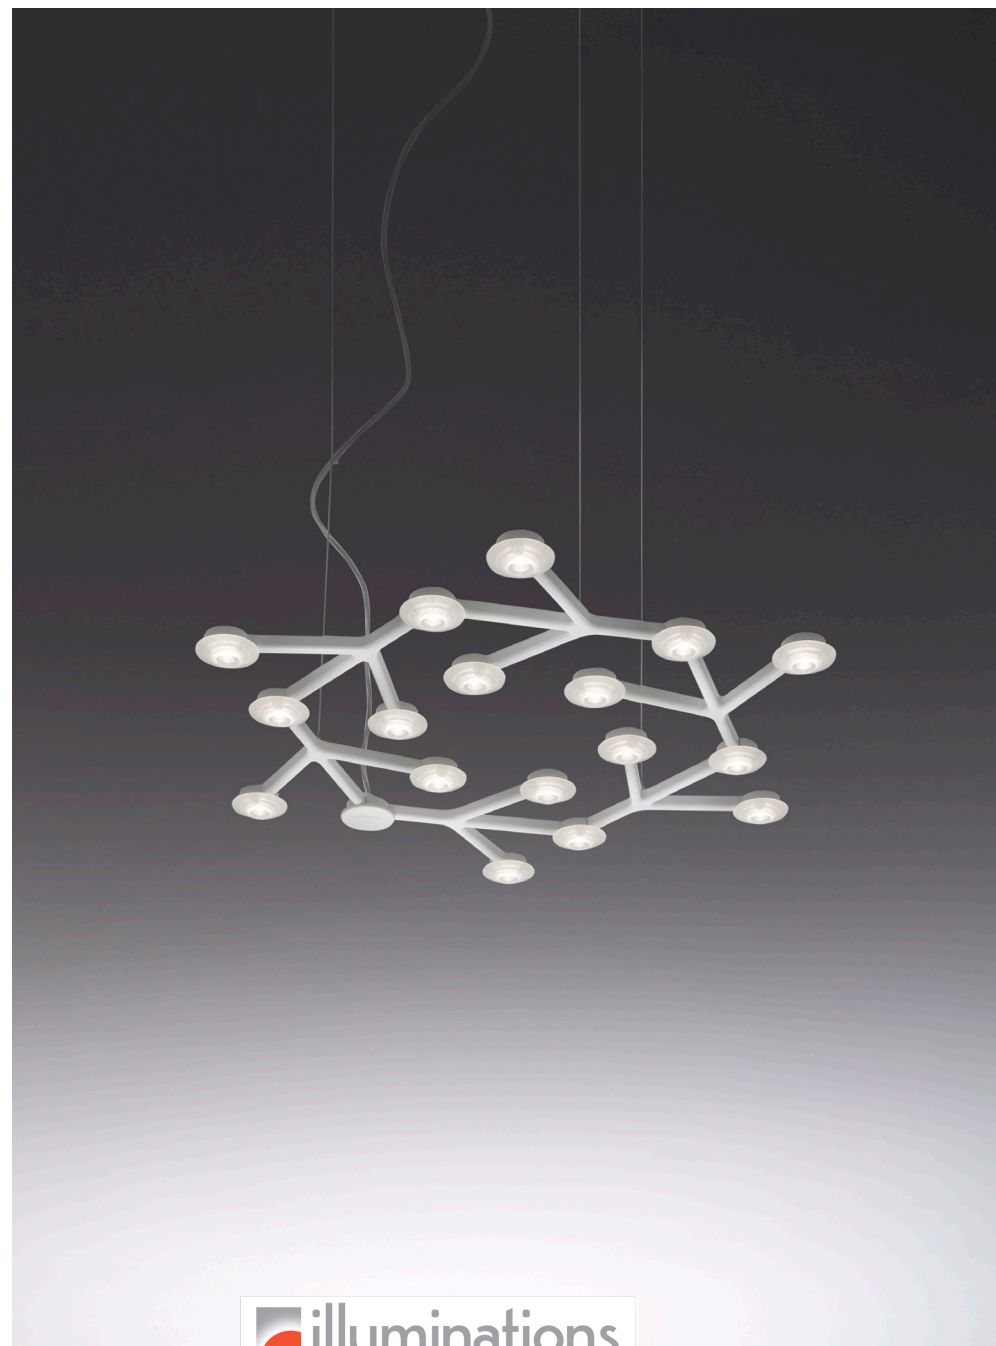

LED NET CIRCLE suspension

EMISSION

direct

LIGHT SOURCE

LED

30W 3000K >80CRI

DIMMING FEATURE

dimnable

DIMENSIONS

FINISH

white

CERTIFICATIONS

c.UL.us listed

LED NET LINE suspension

LED NET LINE 66 suspension

EMISSION

direct

LIGHT SOURCE

LED
21W 3000K >80CRI

DIMMING FEATURE

dimnable

DIMENSIONS

FINISH

white