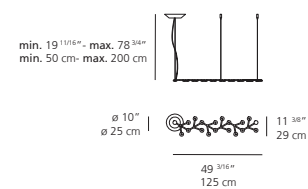

DIMENSIONS

FINISH

☐ white

CERTIFICATIONS

c.UL.us listed, IES LM-79-08 compliant