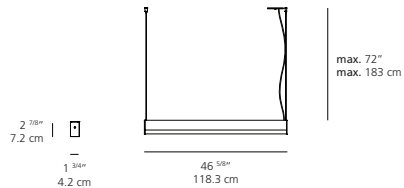

EMISSION
indirect

LIGHT SOURCE
LED
39W
3000K or 3500K

DIMMING FEATURE
dimmable

DIMENSIONS

FINISH
aluminum

CERTIFICATIONS
c.UL.us listed