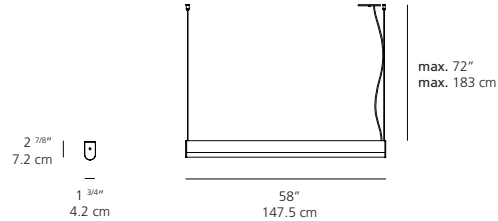

LEDBAR 60 DIRECT ROUND *suspension*

EMISSION
direct

LIGHT SOURCE
LED
31W
3000K or 3500K

DIMMING FEATURE
dimmable

DIMENSIONS

FINISH
aluminum

CERTIFICATIONS
c.UL.us listed

LEDBAR 96 DIRECT ROUND *suspension*

EMISSION
direct

LIGHT SOURCE
LED
61W
3000K or 3500K

DIMMING FEATURE
dimmable

DIMENSIONS

FINISH
aluminum

CERTIFICATIONS
c.UL.us listed

LEDBAR ROUND *suspension*

LEDBAR 48 DIRECT/INDIRECT ROUND *suspension*