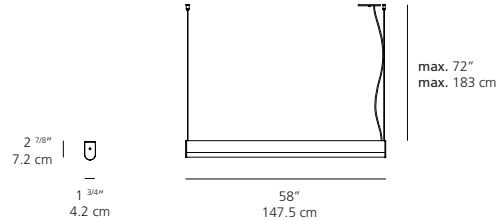

FINISH
aluminum

CERTIFICATIONS
c.UL.us listed