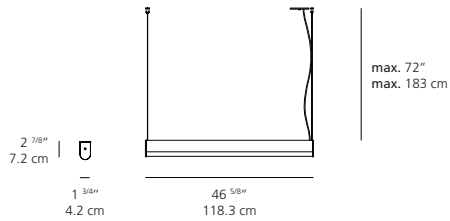

LEDBAR 60 DIRECT ROUND *suspension*

EMISSION
direct

LIGHT SOURCE
LED
31W
3000K or 3500K

DIMMING FEATURE
dimmable

DIMENSIONS

FINISH
aluminum

CERTIFICATIONS
c.UL.us listed

LEDBAR 96 DIRECT ROUND *suspension*

EMISSION
direct

LIGHT SOURCE
LED
61W
3000K or 3500K

DIMMING FEATURE
dimmable

DIMENSIONS

FINISH
aluminum

CERTIFICATIONS
c.UL.us listed

LEDBAR ROUND *suspension*

LEDBAR 48 DIRECT/INDIRECT ROUND *suspension*

EMISSION
direct/ indirect

LIGHT SOURCE
LED
39W
3000K or 3500K

DIMMING FEATURE
dimmable

DIMENSIONS

FINISH
aluminum

CERTIFICATIONS
c.UL.us listed

LEDBAR 60 DIRECT/INDIRECT ROUND *suspension*

EMISSION
direct/ indirect