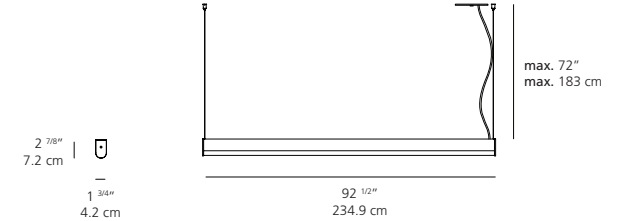

LEDBAR 60 DIRECT ROUND *suspension*

EMISSION
direct

LIGHT SOURCE
LED
31W
3000K or 3500K

DIMMING FEATURE
dimmable

DIMENSIONS

FINISH
aluminum

CERTIFICATIONS
c.UL.us listed

LEDBAR 96 DIRECT ROUND *suspension*

EMISSION
direct

LIGHT SOURCE
LED
61W
3000K or 3500K

DIMMING FEATURE
dimmable

DIMENSIONS

FINISH
aluminum

CERTIFICATIONS
c.UL.us listed

LEDBAR ROUND *suspension*

LEDBAR 48 DIRECT/INDIRECT ROUND *suspension*