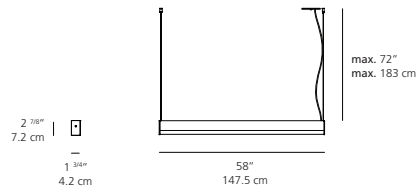

EMISSION
indirect

LIGHT SOURCE
LED
39W
3000K or 3500K

DIMMING FEATURE
dimmable

DIMENSIONS

FINISH
aluminum

CERTIFICATIONS
c.UL.us listed