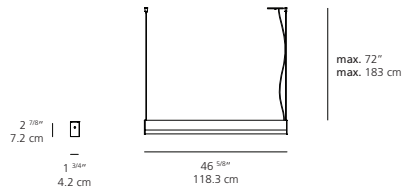

EMISSION
direct

LIGHT SOURCE
LED
31W
3000K or 3500K

DIMMING FEATURE
dimmable

DIMENSIONS

FINISH
aluminum

CERTIFICATIONS
c.UL.us listed