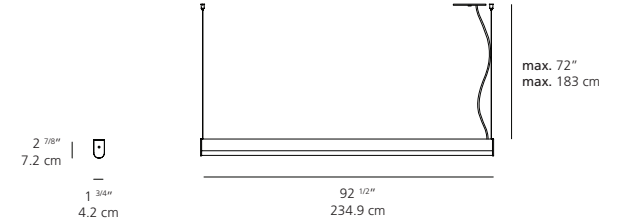

FINISH
aluminum

CERTIFICATIONS
c.UL.us listed