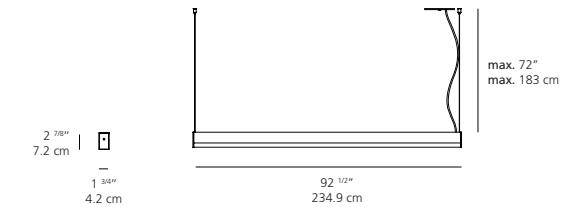

CERTIFICATIONS
c.UL.us listed

LEDBAR 96 DIRECT/INDIRECT SQUARE *suspension*

EMISSION
indirect

LIGHT SOURCE
LED
92W
3000K or 3500K

DIMMING FEATURE
dimmable

DIMENSIONS

FINISH
aluminum

CERTIFICATIONS
c.UL.us listed