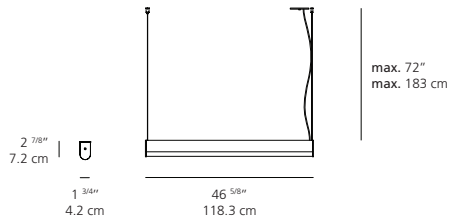

LEDBAR ROUND *suspension*

LEDBAR 48 DIRECT ROUND *suspension*

EMISSION
direct

LIGHT SOURCE
LED
31W
3000K or 3500K

DIMMING FEATURE
dimmable

DIMENSIONS

FINISH
aluminum

CERTIFICATIONS
c.UL.us listed

LEDBAR 60 DIRECT ROUND *suspension*

EMISSION
direct

LIGHT SOURCE
LED
31W
3000K or 3500K

DIMMING FEATURE
dimmable

DIMENSIONS

FINISH
aluminum

CERTIFICATIONS
c.UL.us listed

LEDBAR 96 DIRECT ROUND *suspension*

EMISSION
direct

LIGHT SOURCE
LED
61W
3000K or 3500K

DIMMING FEATURE
dimmable

DIMENSIONS

FINISH
aluminum

CERTIFICATIONS
c.UL.us listed

LEDBAR ROUND *suspension*

LEDBAR 48 DIRECT/INDIRECT ROUND *suspension*