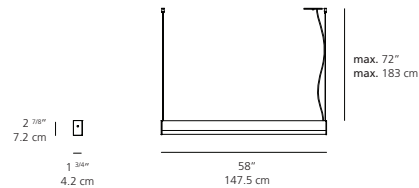

DIMENSIONS

FINISH
aluminum

CERTIFICATIONS
c.UL.us listed

LEDBAR 96 DIRECT SQUARE *suspension*

EMISSION
direct

LIGHT SOURCE
LED
61W
3000K or 3500K

DIMMING FEATURE
dimmable

DIMENSIONS