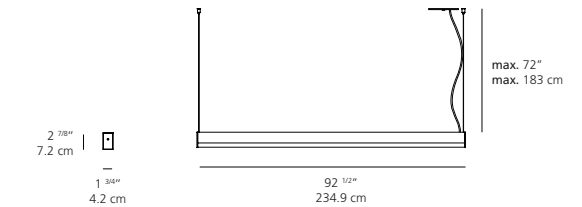

DIMENSIONS

FINISH
aluminum

CERTIFICATIONS
c.UL.us listed

LEDBAR 96 DIRECT SQUARE *suspension*

EMISSION
direct

LIGHT SOURCE
LED
61W
3000K or 3500K

DIMMING FEATURE
dimmable

DIMENSIONS