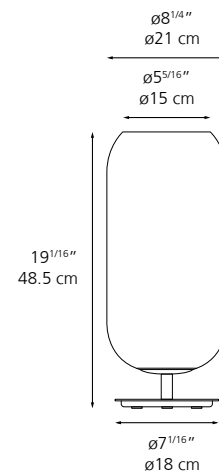

↗ Gople

Technical Data

Gople Table

- White
- Chrome
- Copper
- Bronze
- Blue

Diffuser in handblown glass
Stem & base in chrome metal

LED-T (non integrated only) E26 / A19
Dimmable (on cord)

W	Voltage
20W	120V

Gople Mini Table

- White
- Chrome
- Copper
- Bronze
- Blue

Diffuser in handblown glass
Stem & base in chrome metal

LED-T (non integrated only) E12 / G16.5
Dimmable (on cord)

W	Voltage
7W	120V