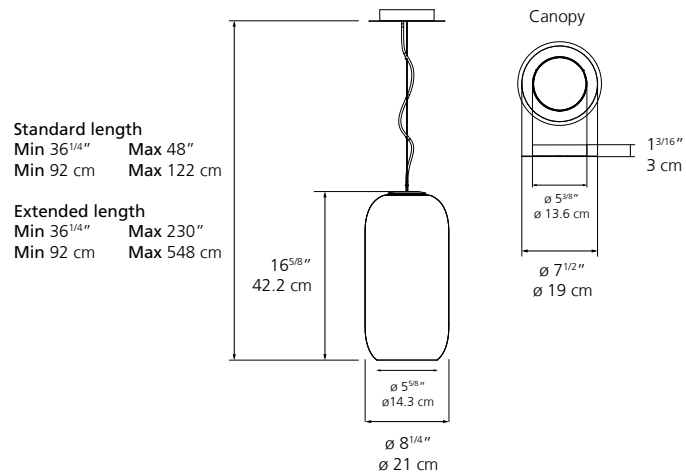

### Gople Suspension

- White
- Chrome
- Copper
- Bronze
- Blue

Chrome metal canopy  
 Diffuser in handblown glass

LED-T (non integrated only) E26 / A19  
 Dimmable (wall switch)

W	Voltage
22W	120V