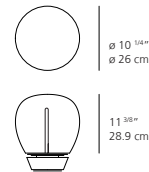

EMPATIA 26 table

EMISSION
diffused

LIGHT SOURCE
LED
16W 3000K >80CRI

DIMMING FEATURE
touch dimmer on base

DIMENSIONS

FINISH
 standard

CERTIFICATIONS
c.UL.us listed

EMPATIA 36 table