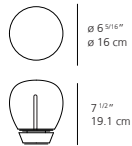

EMPATIA table

EMPATIA 16 table

EMISSION
diffused

LIGHT SOURCE
LED
11W 3000K >80CRI

DIMMING FEATURE
touch dimmer on cord

DIMENSIONS

FINISH
 standard

CERTIFICATIONS
c.UL.us listed

EMPATIA 26 table

EMISSION
diffused

LIGHT SOURCE
LED
16W 3000K >80CRI

DIMMING FEATURE
touch dimmer on base

DIMENSIONS

FINISH
 standard

CERTIFICATIONS
c.UL.us listed

EMPATIA 36 table