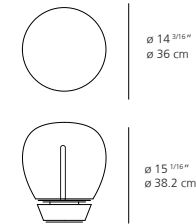

DIMENSIONS

FINISH
☐ standard

CERTIFICATIONS
c.UL.us listed