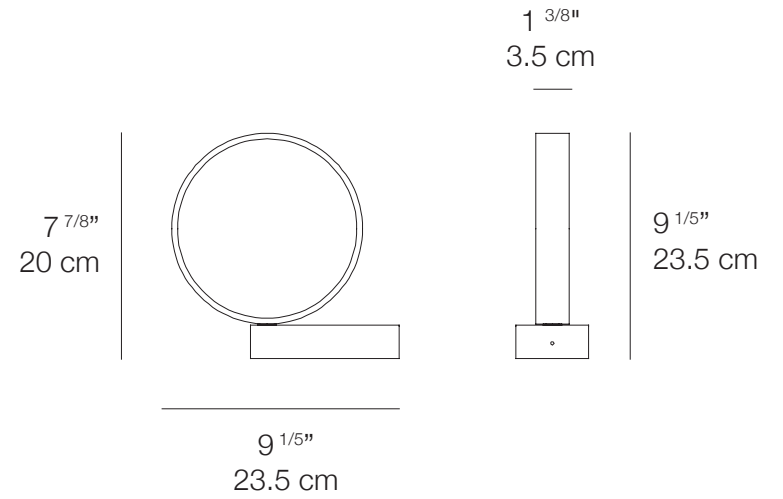

ECLITTICA 20 TABLE

ECLITTICA

TECHNICAL DATA

EMISSION	Diffused
LIGHT SOURCE	LED 14W 3000K > 80CRI
DIMMING FEATURE	Dimmer switch located on base
FINISH	<input type="radio"/> White <input checked="" type="radio"/> Black
CERTIFICATIONS	c.UL.us listed