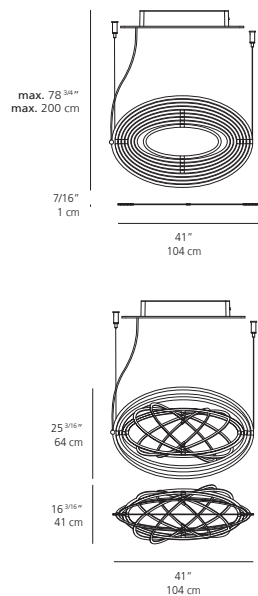

COPERNICO suspension

EMISSION

indirect, direct and diffused

LIGHT SOURCE

LED
30W 3000K >80CRI

DIMMING FEATURE

dimmable

DIMENSIONS

LED
23W 3000K >80CRI

DIMMING FEATURE

dimmable

DIMENSIONS

FINISH

-  polished red (variant to RAL3020)
-  polished white (variant to RAL9003)

CERTIFICATIONS

c.UL.us listed