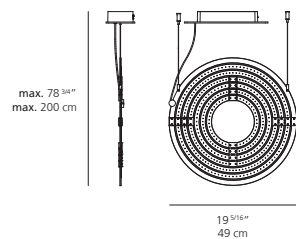

COPERNICO 500 suspension

EMISSION

indirect, direct and diffused

LIGHT SOURCE

LED
23W 3000K >80CRI

DIMMING FEATURE

dimmable

DIMENSIONS

FINISH

- polished red (variant to RAL3020)
- polished white (variant to RAL9003)

CERTIFICATIONS

c.UL.us listed