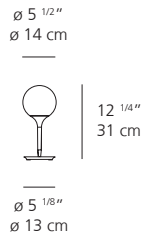

Castore Table

CASTORE 14

CASTORE 25

CASTORE 35

CASTORE 42

CASTORE 14

CASTORE 25

	CASTORE 14	CASTORE 25
EMISSION	Diffused	Diffused
LIGHT SOURCE	LED bulb (non integrated) Max 4W E12/G16.5	LED, CFL, INC Max 100W E26/A19
DIMMING FEATURE	On/Off switch on cord	Touch dimmer on base
FINISH	○ White	○ White
CERTIFICATIONS	c.UL.us listed	c.UL.us listed

CASTORE

CASTORE 35

CASTORE 42

	CASTORE 35	CASTORE 42
EMISSION	Diffused	Diffused
LIGHT SOURCE	LED, CFL, INC Max 100W E26/A19	LED, CFL, INC Max 100W E26/A19
DIMMING FEATURE	Touch dimmer on base	Touch dimmer on base
FINISH	○ White	○ White
CERTIFICATIONS	c.UL.us listed	c.UL.us listed