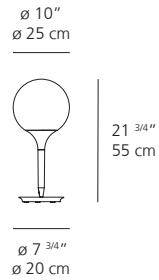

Castore Table

CASTORE 14

CASTORE 25

CASTORE 35

CASTORE 42

CASTORE 14

CASTORE 25

	CASTORE 14	CASTORE 25
EMISSION	Diffused	Diffused
LIGHT SOURCE	LED bulb (non integrated) Max 4W E12/G16.5	LED, CFL, INC Max 100W E26/A19
DIMMING FEATURE	On/Off switch on cord	Touch dimmer on base
FINISH	○ White	○ White
CERTIFICATIONS	c.UL.us listed	c.UL.us listed

CASTORE

CASTORE 35

CASTORE 42

	CASTORE 35	CASTORE 42
EMISSION	Diffused	Diffused
LIGHT SOURCE	LED, CFL, INC Max 100W E26/A19	LED, CFL, INC Max 100W E26/A19
DIMMING FEATURE	Touch dimmer on base	Touch dimmer on base
FINISH	○ White	○ White
CERTIFICATIONS	c.UL.us listed	c.UL.us listed