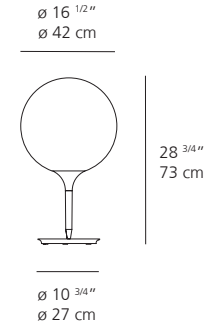

Castore Table

CASTORE 14

CASTORE 25

CASTORE 35

CASTORE 42

CASTORE 14

CASTORE 25

	CASTORE 14	CASTORE 25
EMISSION	Diffused	Diffused
LIGHT SOURCE	LED bulb (non integrated) Max 4W E12/G16.5	LED, CFL, INC Max 100W E26/A19
DIMMING FEATURE	On/Off switch on cord	Touch dimmer on base
FINISH	○ White	○ White
CERTIFICATIONS	c.UL.us listed	c.UL.us listed

CASTORE

CASTORE 35

CASTORE 42

	CASTORE 35	CASTORE 42
EMISSION	Diffused	Diffused
LIGHT SOURCE	LED, CFL, INC Max 100W E26/A19	LED, CFL, INC Max 100W E26/A19
DIMMING FEATURE	Touch dimmer on base	Touch dimmer on base
FINISH	○ White	○ White
CERTIFICATIONS	c.UL.us listed	c.UL.us listed