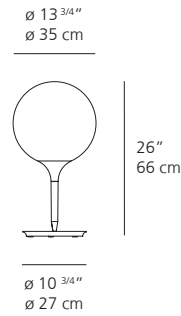

Castore Table

CASTORE 14

CASTORE 25

CASTORE 35

CASTORE 42

CASTORE 14

CASTORE 25

	CASTORE 14	CASTORE 25
EMISSION	Diffused	Diffused
LIGHT SOURCE	LED bulb (non integrated) Max 4W E12/G16.5	LED, CFL, INC Max 100W E26/A19
DIMMING FEATURE	On/Off switch on cord	Touch dimmer on base
FINISH	○ White	○ White
CERTIFICATIONS	c.UL.us listed	c.UL.us listed

CASTORE

CASTORE 35

CASTORE 42

	CASTORE 35	CASTORE 42
EMISSION	Diffused	Diffused
LIGHT SOURCE	LED, CFL, INC Max 100W E26/A19	LED, CFL, INC Max 100W E26/A19
DIMMING FEATURE	Touch dimmer on base	Touch dimmer on base
FINISH	○ White	○ White
CERTIFICATIONS	c.UL.us listed	c.UL.us listed