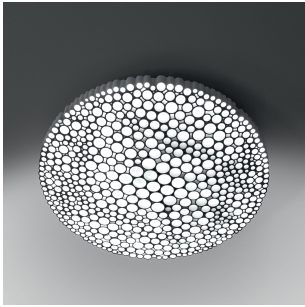

Calipso LED wall/ceiling 2700K white

SPECIFICATIONS

0210W18A

Design By

Neil Poulton

Collection

Design

Specifications

Delivered lumens	2884lm
Light output ratio	49.5lm/W
Power consumption	58.3W
Led type	49.8W Array*
CCT (Correlated Color Temperature)	2700K
CRI (Color Rendering Index)	>90
Life expectancy	50000Hrs
Control type	Dimmable 2-Wire / Dimmable 0-10V
Input Voltage	120-277V
Driver	EFORE - 1 x RCL050-1200A

Colors & Finishes

White

Materials

- Fractal shape of an impure geometry
- Direct diffused light output
- Louver in ASA (Acrylonitrile Styrene Acrylate)

Features & Accessories

- Driver is compatible to both 2-wire dimming and 0-10V dimming options
- ADA compliant