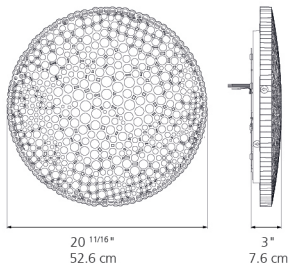

Colors & Finishes

White

Materials

- Fractal shape of an impure geometry
- Direct diffused light output
- Louver in ASA (Acrylonitrile Styrene Acrylate)

Features & Accessories

- Driver is compatible to both 2-wire dimming and 0-10V dimming options
- ADA compliant

Dimensions

Packaging

1 Box

1 x 23-11/16" x 24-1/8" x 7" / 11.42 lbs - 60 cm x 61 cm x 17.5 cm / 5.18 kg

Light distribution

Direct

Luminaire weight

8.95 lbs / 4.06 kg