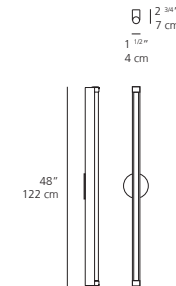

white/white
 aluminum/chrome

CERTIFICATIONS

c.UL.us listed, ADA

BASIC STRIP 48 wall

EMISSION
on/off

LIGHT SOURCE
FLU
32W G13/T8

DIMMING FEATURE
non dimmable

DIMENSIONS