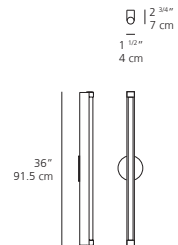

BASIC STRIP wall

BASIC STRIP 24 wall

EMISSION
on/off

LIGHT SOURCE
FLU
17W G13/T8

DIMMING FEATURE
non dimmable

DIMENSIONS

FINISH

white/white
 aluminum/chrome

CERTIFICATIONS

c.UL.us listed, ADA

BASIC STRIP 36 wall

EMISSION
on/off

LIGHT SOURCE
FLU
25W G13/T8

DIMMING FEATURE
non dimmable

DIMENSIONS

FINISH