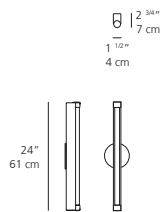

BASIC STRIP wall

BASIC STRIP 24 wall

EMISSION
on/off

LIGHT SOURCE
FLU
17W G13/T8

DIMMING FEATURE
non dimmable

DIMENSIONS

FINISH

white/white
 aluminum/chrome