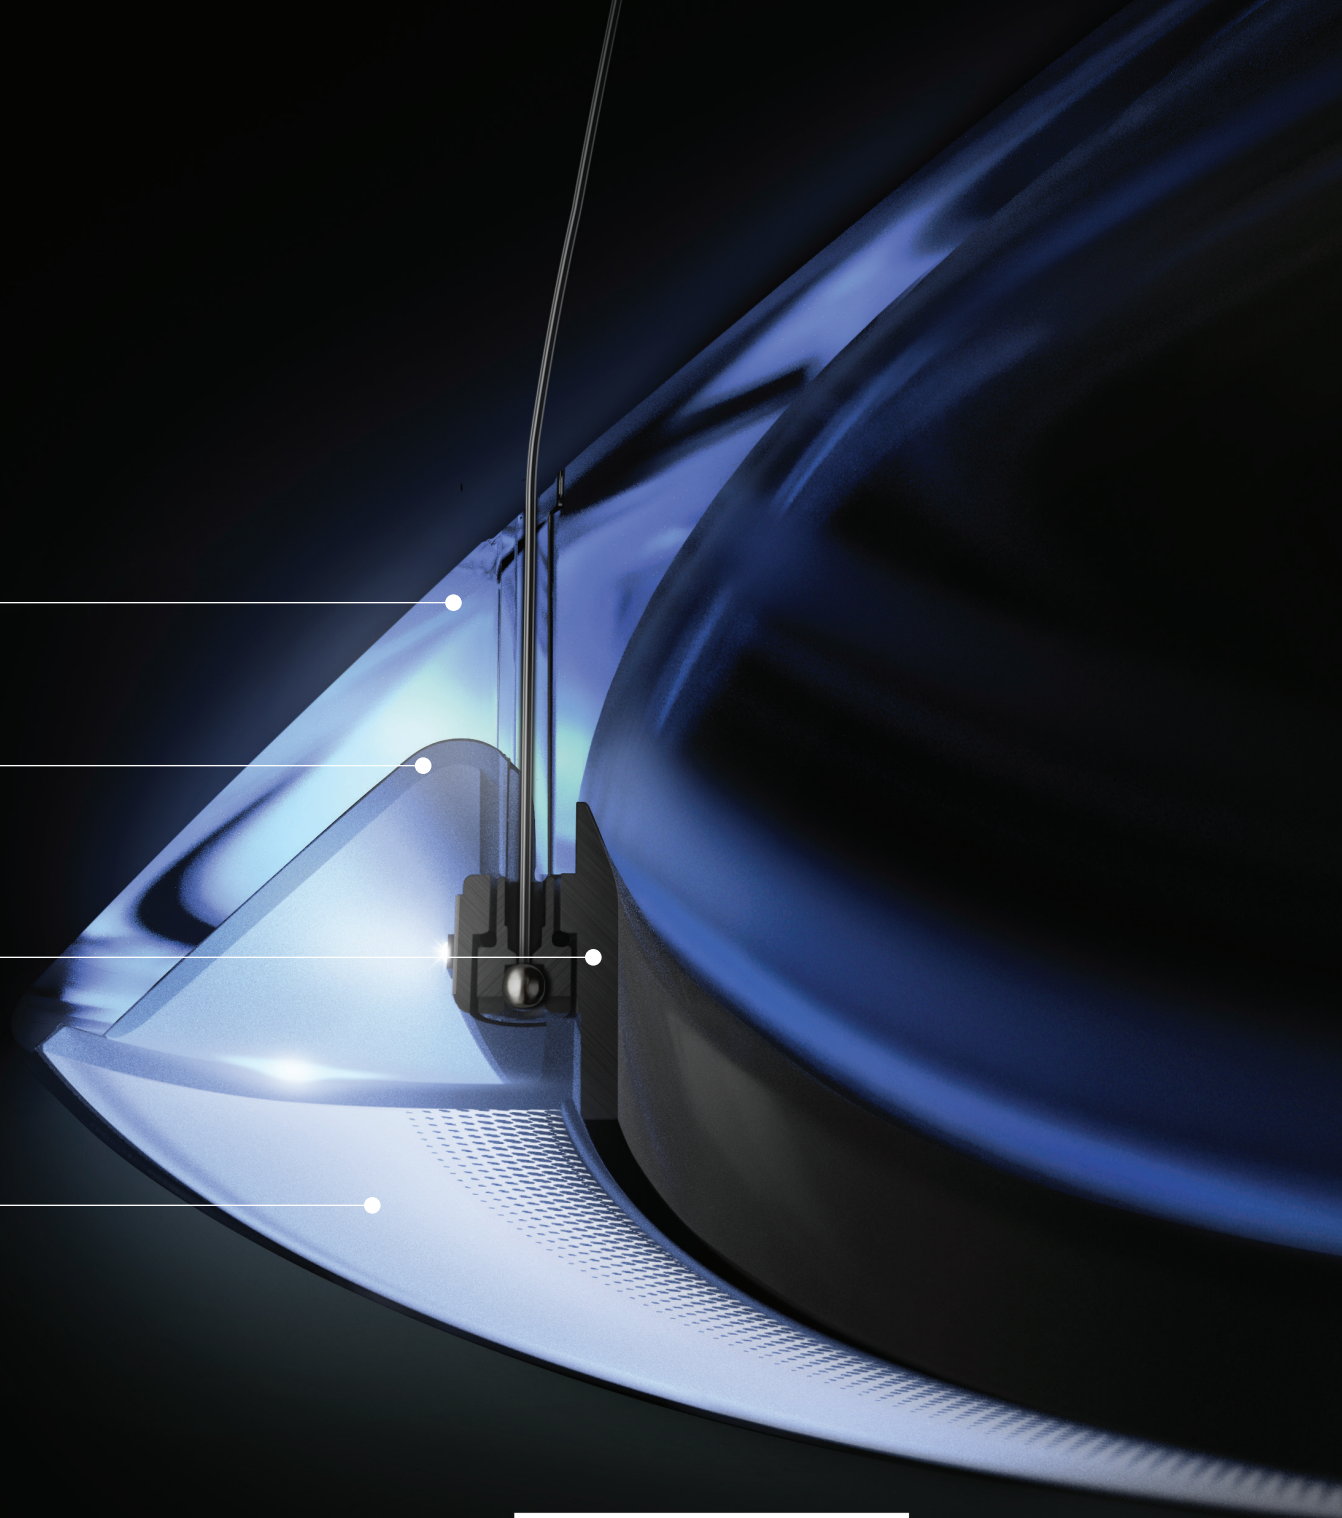

TRANSPARENT BODY

REFLECTIVE RING

HEAT-SINK RING

DIFFUSING RING

ICON

Ameluna combines beauty with intelligence. The lamp embodies Mercedes-Benz's design philosophy of sensual purity, characterized by the aesthetically complex interplay between pure forms, sensual surfaces, and high-tech intelligence.

EMISSION

direct

LIGHT SOURCE

LED

46W 3000K >90 CRI

DIMMING FEATURE

dimnable 2-Wire

DIMENSIONS

LED

48W 3000K >90 CRI

DIMMING FEATURE

dimnable 2-Wire

DIMENSIONS

FINISH

- transparent (body)
- silver/grey (spot)

COLOR TEMPERATURE