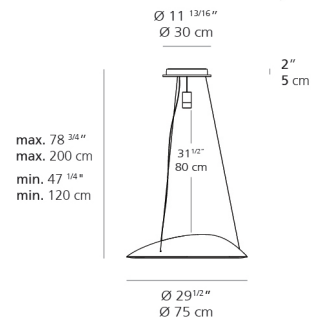

LED

48W 3000K >90 CRI

DIMMING FEATURE

dimnable 2-Wire

DIMENSIONS

FINISH

- transparent (body)
- silver/grey (spot)

COLOR TEMPERATURE