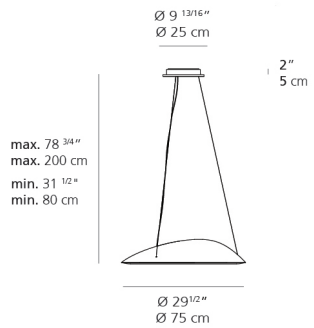

EMISSION

direct

LIGHT SOURCE

LED

46W 3000K >90 CRI

DIMMING FEATURE

dimnable 2-Wire

DIMENSIONS