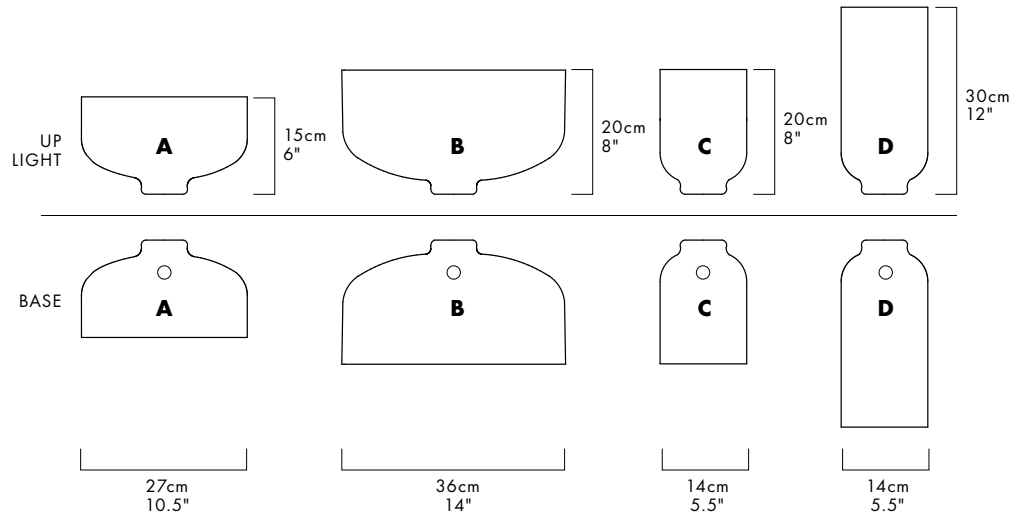

SPOTLIGHT VOLUMES – TABLE

LUKAS PEET / 2013

SPT-T-B-D-BK-120

DESCRIPTION

Inspired by spotlights, the Spotlight Volumes series is based on four unique shade profiles which combine in various ways. While designed with a modern silhouette, the inspiration is based on a classic shape, giving a timeless air to the fixture.

MATERIALS

- Spun Aluminum Shade
- Billet Dimmer Knob

MANUFACTURED

Canada

DIMENSIONS

Combination Dependant

ELECTRICAL

- 100–240V
- Integral Dimmer Knob

INCLUDED LAMP

- 2700K
- 1 x E26/27 6.5W G25

*OPTIONAL 150MM/5" GLASS GLOBE - DOWN 'A' ONLY

*OPTIONAL 200MM/7" GLASS GLOBE - DOWN 'B' ONLY

CERTIFICATIONS

STANDARD FINISHES

INTERIOR FINISH

DECORATIVE FINISHES